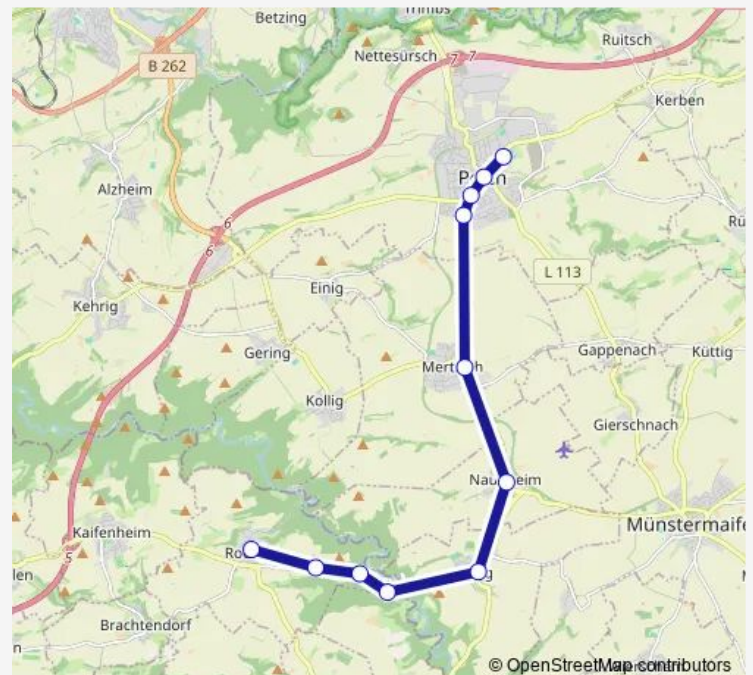

Saturday 07:36-19:36

Sunday 07:36-19:36

Route info

Direction: Polch Stadion

Stops: 13

Trip Duration: 0 hour 22 min

Direction

Roes Dorfkrug — Polch Stadion

11 stops

[Open route schedule](#)

Roes Dorfkrug

Roes Pyrmonter Höfe

Roes Burg Pymont

Roes Pyrmonter Mühle

Pillig Dorfplatz

Naunheim Kirche

Tuesday —

Wednesday —

Thursday 08:01-20:01

Friday 08:01-20:01

Saturday 08:01-20:08

Sunday 08:01-20:08

Route info

Direction: Roes Dorfkrug

—

Saturday

07:36-19:36

Sunday

09:36-19:36

Route info

Direction: Polch Stadion

Stops: 7