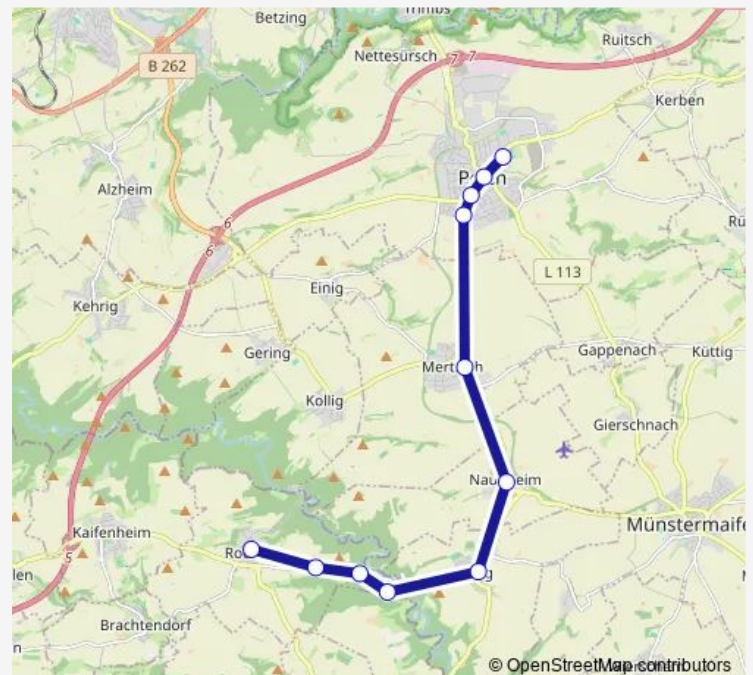

Saturday 07:36-19:36

Sunday 07:36-19:36

Route info

Direction: Polch Stadion

Stops: 13

Trip Duration: 0 hour 22 min

Direction

Polch Stadion — Pillig Dorfplatz

09:36-19:36

Route info

Direction: Polch Stadion

Stops: 7

Trip Duration: 0 hour 14 min

Direction

Roes Dorfkrug — Polch Stadion

11 stops

Saturday

08:01-20:01

Sunday

08:01-20:01

Route info

Direction: Roes Dorfkrug

Stops: 11

Trip Duration: 0 hour 24 min