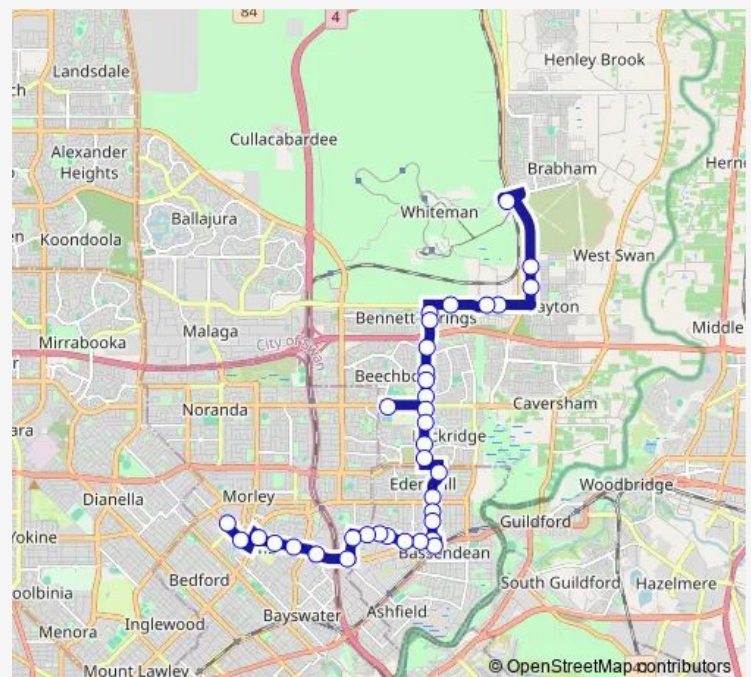

Isoodon St Before Harrow St

Whiteman Park Stn Stand 1

Route schedule

School Access Rd Kiara College — Whiteman Park Stn Stand 1

Monday 15:03

Tuesday 15:03

Wednesday 15:03

Thursday 15:03

Friday 15:03

Saturday —

Sunday —

Route info

Direction: School Access Rd Kiara College

Stops: 13

Trip Duration: 0 hour 17 min

Direction

Galleria Bus Stn Stand 10 — Whiteman Park Stn Stand 1

36 stops

[Open route schedule](#)

Galleria Bus Stn Stand 10

Russell St After Catherine St

Broun Av After Russell St

Collier Rd After Broun Av

Collier Rd After Priestley St

Saturday 05:47-23:02

Sunday 07:17-22:02

Route info

Direction: Whiteman Park Stn Stand 7

Stops: 36

Trip Duration: 0 hour 45 min

Broadway After Troy St

Broadway After Chesterton Rd