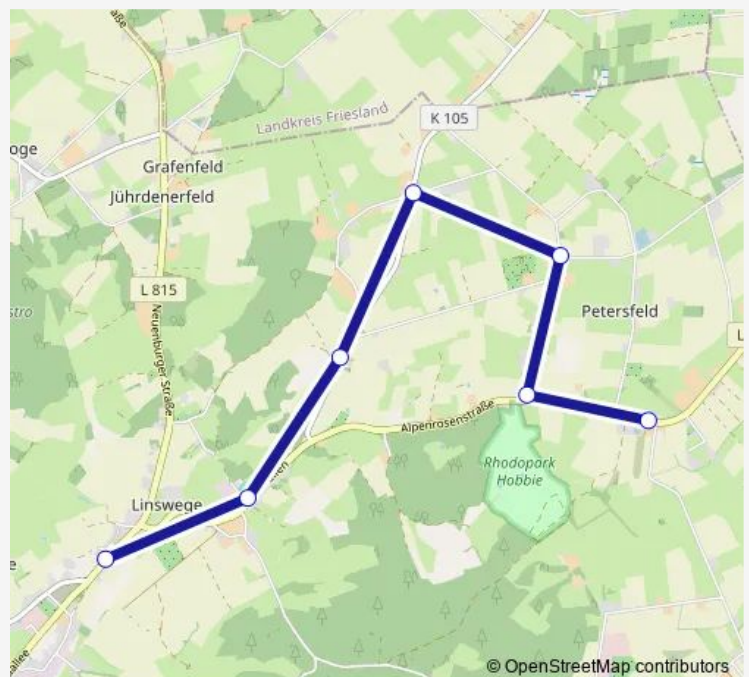

Direction

Petersfeld, Janssen Westerstede — Linswege, Rwg. Westerstede

7 stops

[Open route schedule](#)

Petersfeld, Janssen Westerstede

Bentshöhe, Hobbie, Mast 1 ri Querweg

Bentshöhe, Dettmer, Mast 1 ri Querweg

Goelriehenfeld, Querweg, Mast 1

Linswegerfeld, Timmermann, Mast 1

Linswege, Dorfplatz Linswege

Linswege, Rwg. Westerstede

Route schedule

Petersfeld, Janssen Westerstede — Linswege, Rwg. Westerstede

Monday	15:50
Tuesday	15:50
Wednesday	15:50
Thursday	15:50
Friday	—
Saturday	—
Sunday	—

Route info

Direction: Petersfeld, Janssen Westerstede

Stops: 7

Trip Duration: 0 hour 11 min

355 Bus time schedules and route maps are available in an offline PDF at busmaps.com. Use the busmaps.com website to see live bus times, train schedule or subway schedule, and step-by-step directions for all public transit in Westerstede