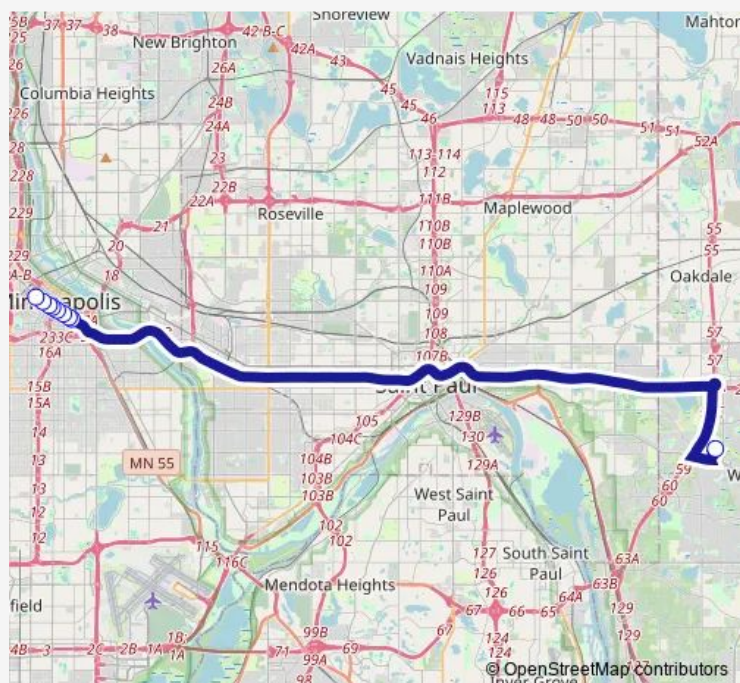

Bus 355

[Go to website](#)

Direction

Woodbury Theatre — 7th St & Hennepin Station

9 stops

[Open route schedule](#)

Woodbury Theatre

7th St S & 10th Ave S

7th St S & Bud Grant Way

7th St & Park Station

7th St S & 5th Ave S

7th St & 3rd/4th Ave Station

7th St S & 3rd Ave / 2nd Ave S

7th St S & Nicollet Mall

7th St & Hennepin Station

Route schedule

Route info

Direction: Woodbury Theatre

Stops: 9

Trip Duration: 0 hour 38 min

355

Direction

5th St Transit Center Gate C — Woodbury Theatre

9 stops

Thursday	15:17-17:18
----------	-------------

Friday	15:17-17:18
--------	-------------

Saturday	—
----------	---

Sunday	—
--------	---

Route info

Direction: 5th St Transit Center Gate C

Stops: 9

Trip Duration: 0 hour 40 min