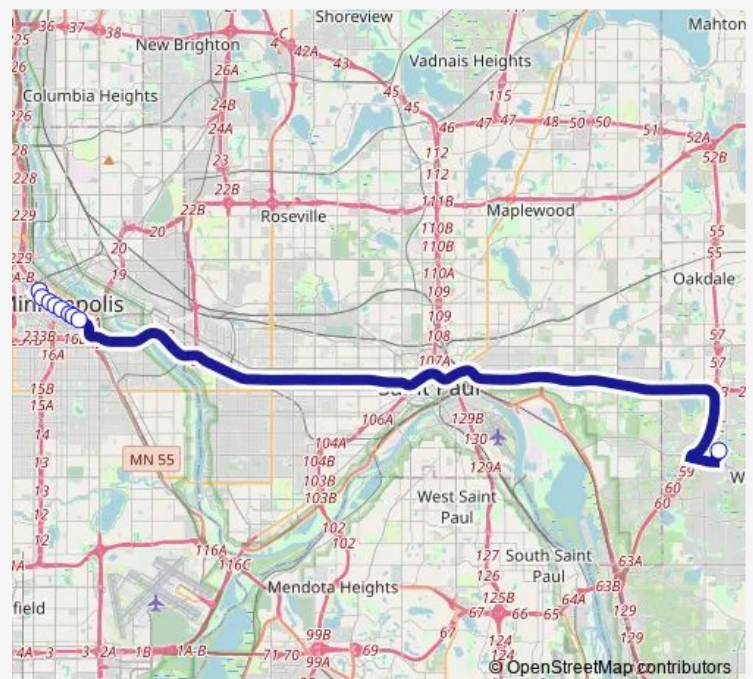

7th St S & 5th Ave S

7th St & 3rd/4th Ave Station

7th St S & 3rd Ave / 2nd Ave S

7th St S & Nicollet Mall

7th St & Hennepin Station

### Route schedule

Woodbury Theatre — 7th St & Hennepin Station

Monday 05:54-08:00

Tuesday 05:54-08:00

Wednesday 05:54-08:00

Thursday 05:54-08:00

Friday 05:54-08:00

Saturday —

### Route info

Direction: Woodbury Theatre

Stops: 9

Trip Duration: 0 hour 35 min

355

**Direction**

5th St Transit Center Gate C — Woodbury Theatre

9 stops

## Route schedule

5th St Transit Center Gate C — Woodbury Theatre

Monday 15:17-17:18

Tuesday 15:17-17:18

Wednesday 15:17-17:18

Thursday 15:17-17:18

Friday 15:17-17:18

Saturday —