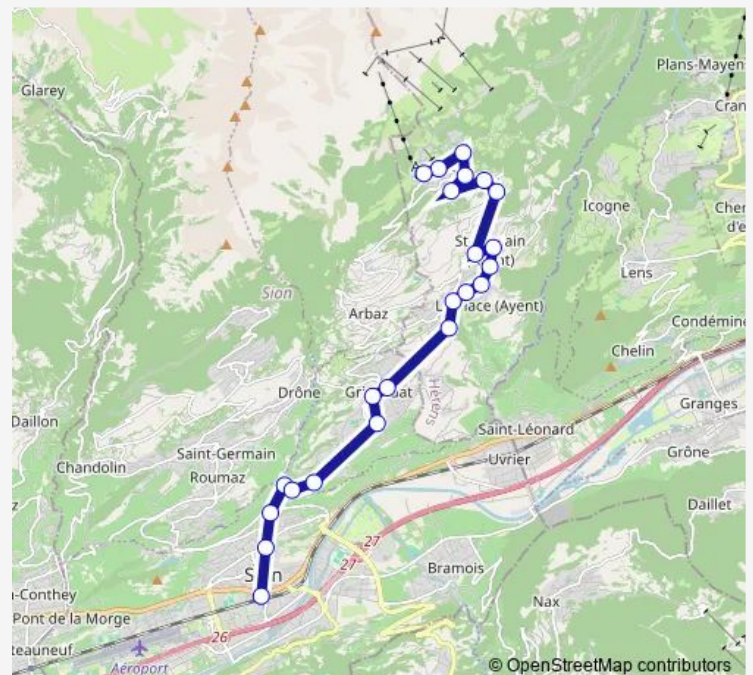

### Route schedule

Sion, poste/gare — Anzère, centre

Monday	24:05 <sup>+1</sup>
Tuesday	—
Wednesday	—
Thursday	—
Friday	24:05 <sup>+1</sup>
Saturday	24:05 <sup>+1</sup>
Sunday	24:05 <sup>+1</sup>

### Route info

Direction: Sion, poste/gare

Stops: 23

Trip Duration: 0 hour 34 min

Anzère, village sud

Anzère, centre

## Direction

Sion, poste/gare — Anzère, centre

23 stops

[Open route schedule](#)

Sion, poste/gare

Sion, Nord

Sion, Pôle Musique

Sion, Pont-sur-la-Sionne

## Route info

Direction: Sion, poste/gare

Stops: 23

Trip Duration: 0 hour 36 min