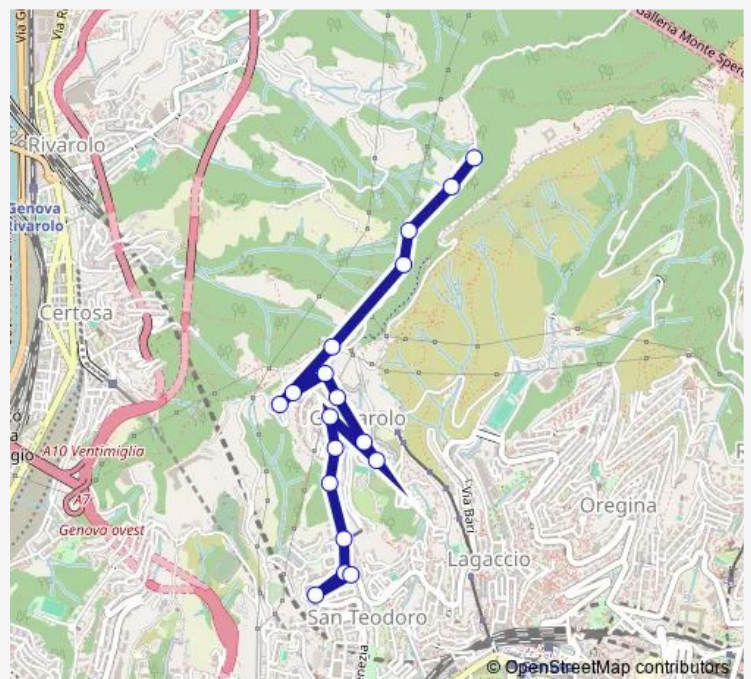

Cantore 4/S.B. DEL Fossato

Cantore 5/Col

Cantore 6/Matitone

Venezia 1/Sopranis

Venezia 2/Alizeri

Bologna 1/SAN Marcellino

Pestarino/Capolinea

Route schedule

Route info

Direction: Cantore 1/Montano

Stops: 9

Trip Duration: 0 hour 10 min

Direction

Fregoso/Capolinea — Pestarino/Capolinea

18 stops

[Open route schedule](#)

Friday 05:55-21:33

Saturday 05:55-21:33

Sunday 07:45-21:15

Route info

Direction: Fregoso/Capolinea

Stops: 18

Trip Duration: 0 hour 9 min

Direction

Thursday 05:40-21:20

Friday 05:40-21:20

Saturday 05:40-21:20

Sunday 07:30-21:00

Route info

Direction: Pestarino/Capolinea

Stops: 16

Trip Duration: 0 hour 10 min