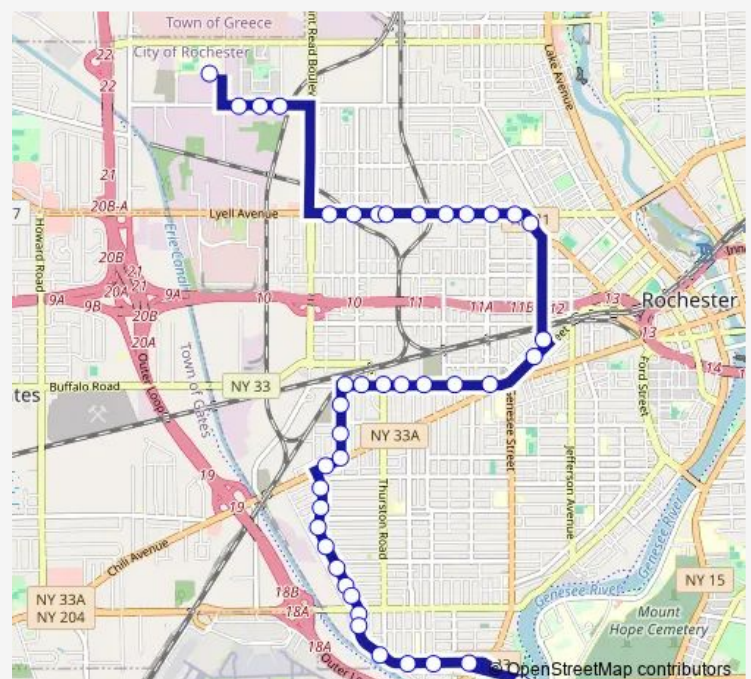

Genesee Park & Penhurst

Genesee Park & Marlborough

Genesee Park & Roxborough

Genesee Park & Chili

Chili & Westgate

Lincoln & Chili

Lincoln & Forbes

Lincoln & West

### Route schedule

Elmwood Loop — Edison Tech High School

Monday 06:40

Tuesday 06:40

Wednesday 06:40

Thursday 06:40

Friday 06:40

Saturday —

### Route info

Direction: Elmwood Loop

Stops: 37

Route Duration: 0 hour 35 min

355 — 19th Ward NW/Colfax

West & Gardiner

West & Hobart

West & Thorndale