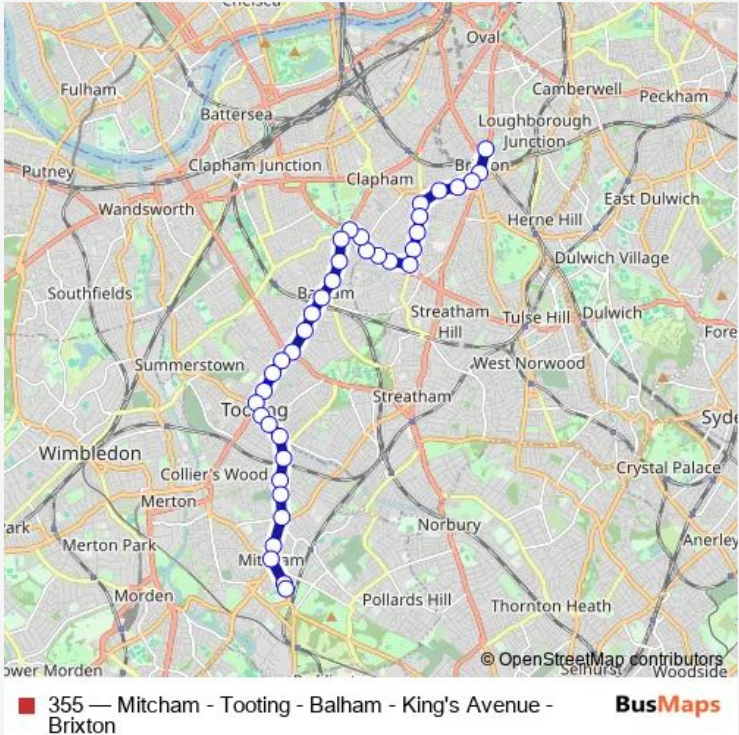

Bus 355 Mitcham - Tooting - Balham - King's Avenue - Brixton

[Go to website](#)

Direction
 Three Kings Pond — Brixton Station
 38 stops
[Open route schedule](#)

- Three Kings Pond
- Upper Green East
- Mitcham Fair Green
- Downe Road / Mitcham Library
- Eveline Road
- London Road / Figge's Marsh
- Gorringe Park Avenue
- Tooting Station
- Tooting Station
- Amen Corner
- Tooting / The Mitre
- Bickley Street
- Tooting Broadway Station
- Broadwater Road
- Hebdon Road
- Lynwood Road (Sw17)
- Tooting Bec Station
- Upper Tooting Park / Balham High Road
- Du Cane Court
- Balham Station
- Hildreth Street Market

Route schedule
 Three Kings Pond — Brixton Station

Monday	00:00-23:45
Tuesday	00:00-23:45
Wednesday	00:00-23:45
Thursday	00:00-23:45
Friday	00:00-23:45
Saturday	00:00-23:45
Sunday	00:00-23:45

Route info
 Direction: Three Kings Pond
 Stops: 38
 Trip Duration: 1 hour 5 min

Direction: Brixton Road / Brixton Police Station

Stops: 37

Trip Duration: 1 hour 2 min

Tooting Broadway Station

Mitcham Road / Tooting Broadway

Tooting / The Mitre

Amen Corner

Tooting Station