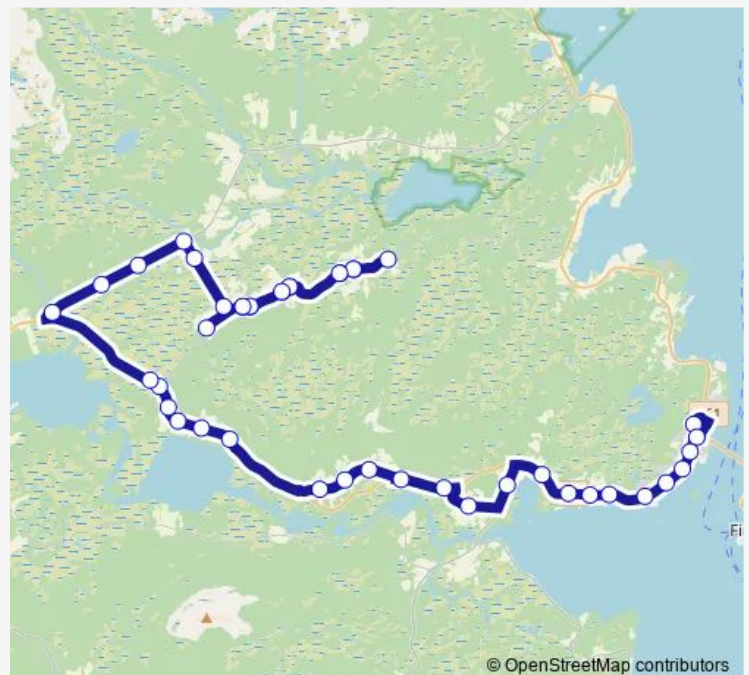

Botnvasshågen

Senja vgs. Finnfjordbotn

Route schedule

Finnsnes kai — Senja vgs. Finnfjordbotn

Monday	15:25
Tuesday	15:25
Wednesday	15:25
Thursday	15:25
Friday	—
Saturday	—
Sunday	—

Route info

Direction: Finnsnes kai

Stops: 5

Trip Duration: 0 hour 10 min

■ 355 — Finnsnes-Svanelvmoen-Vangsvik

Direction

Silsand skole — Haukåsen

43 stops

[Open route schedule](#)

Silsand skole