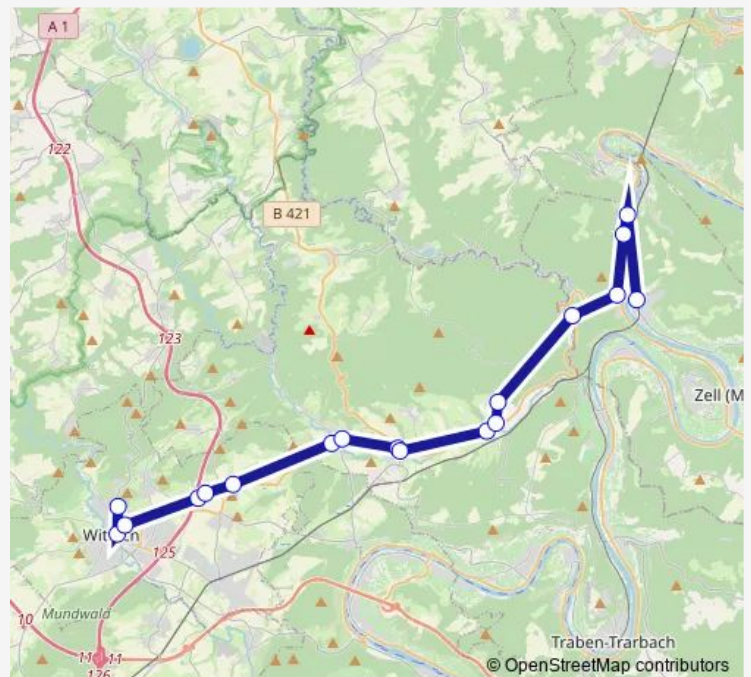

### Route schedule

Bengel, Birkenweg — Wittlich-Wenger, Liesertalsch.

Monday 05:01-19:31

Tuesday 05:01-19:31

Wednesday 05:01-19:31

Thursday 05:01-19:31

Friday 05:01-19:31

Saturday —

### Route info

Direction: Bengel, Birkenweg

Stops: 13

Trip Duration: 0 hour 38 min

355

BusMaps

**Direction**

Bombogen, Kirche — Wittlich, Peter-Wust-Gymnas.