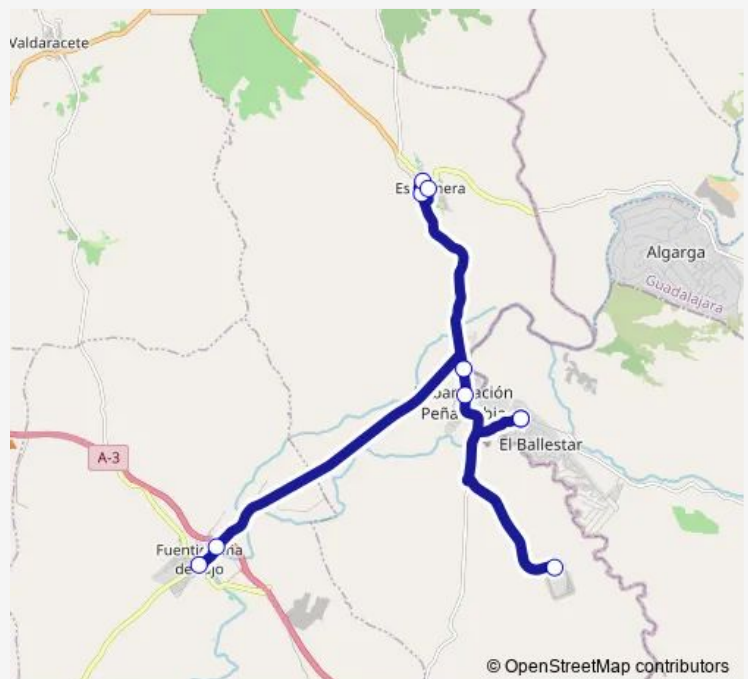

Comunidad Madrid-Colonia Tierno Galván

Av.Elena Soriano-Piedra

**Route schedule**

DON Manuel Martínez Aedo-Colegio — Av.Elena Soriano-Piedra

Monday 06:20-18:00

Tuesday 06:20-18:00

Wednesday 06:20-18:00

Thursday 06:20-18:00

Friday 06:20-18:00

Saturday 06:20-18:00

Sunday 06:20-18:00

**Route info**

Direction: DON Manuel Martínez Aedo-Colegio

Stops: 10

Trip Duration: 1 hour 55 min

### Direction

Av.Elena Soriano-Virgen DE Alarilla — DON Manuel Martínez Aedo-Colegio

8 stops

[Open route schedule](#)

Av.Elena Soriano-Virgen DE Alarilla

Comunidad Madrid-Colonia Tierno Galván

Ctra.M241-URB Peña Rubia

### Route info

Direction: Av.Elena Soriano-Virgen DE Alarilla

Stops: 8

Trip Duration: 1 hour 53 min

355 Bus time schedules and route maps are available in an offline PDF at busmaps.com. Use the busmaps.com website to see live bus times, train schedule or subway schedule, and step-by-step directions for all public transit in Estremera