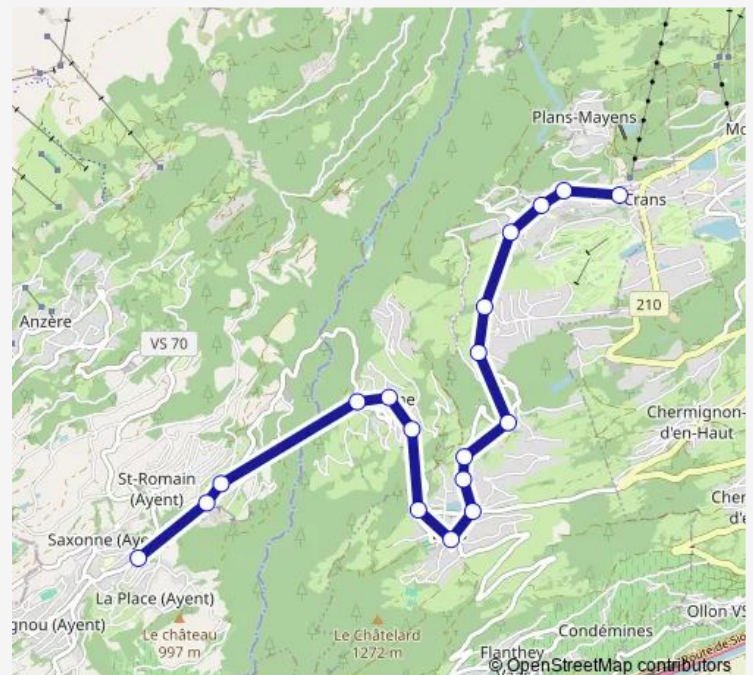

Direction

Botyre (Ayent), Le Creux — Crans-Montana, Le Mèrignou

18 stops

[Open route schedule](#)

Botyre (Ayent), Le Creux

Luc (Ayent), Les Râches

Luc (Ayent), centre

Icogne, Prasserin

Crans-Montana, La Delége

Crans-Montana, Pirraparc

Crans-Montana, Essampilles

Crans-Montana, Zier-Régent

Crans-Montana, Pas de l'Ours

Crans-Montana, Le Mèrignou

Route schedule

Botyre (Ayent), Le Creux — Crans-Montana, Le Mèrignou

Monday 26:07⁺¹

Tuesday —

Wednesday —

Thursday 26:07⁺¹

Friday 26:07⁺¹

Saturday 26:07⁺¹

Sunday 26:07⁺¹

Route info

Direction: Botyre (Ayent), Le Creux

Stops: 18

Trip Duration: 0 hour 24 min

355 Bus time schedules and route maps are available in an offline PDF at busmaps.com. Use the busmaps.com website to see live bus times, train schedule or subway schedule, and step-by-step directions for all public transit in Sierre