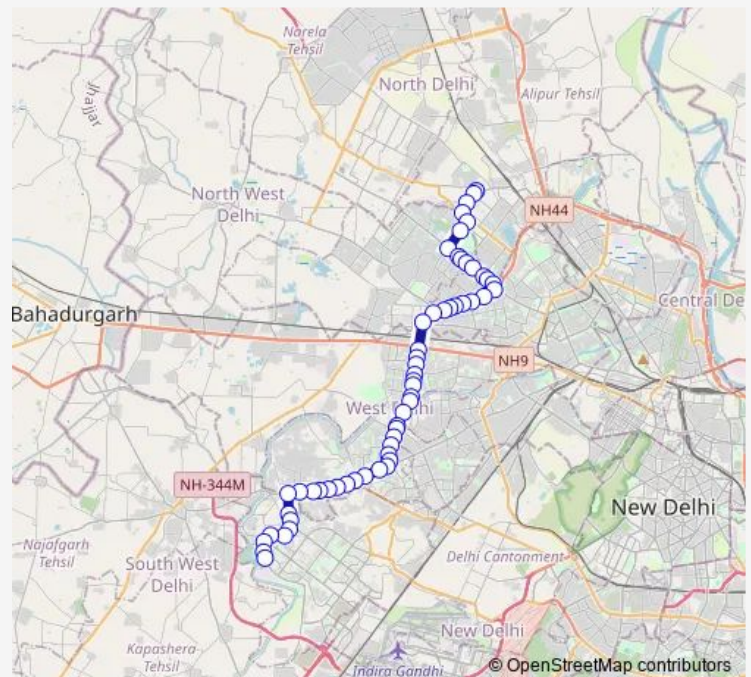

Puspanjali Enclave

Rohini Depot 3

Mangolpur School

Route schedule

Rohini Sec 16 (T) — Dwarka Sec 16C/GGS IP University

Monday 07:26-21:50

Tuesday 07:26-21:50

Wednesday 07:26-21:50

Thursday 07:26-21:50

Friday 07:26-21:50

Saturday 07:26-21:50

Sunday 07:26-21:50

Route info

Direction: Rohini Sec 16 (T)

Stops: 57

Trip Duration: 1 hour 40 min

■ DW-3down

BusMaps

West Enclave (Orr)

Mangol Puri B Block (Orr)

Peera Garhi Chowk

Peera Garhi Depot

Bhairon Enclave

P.Vihar Power Houe

Thursday 18:00

Friday 18:00

Saturday 18:00

Sunday 18:00

Route info

Direction: Rohini Sec 16 (T)

Stops: 57

Trip Duration: 1 hour 40 min