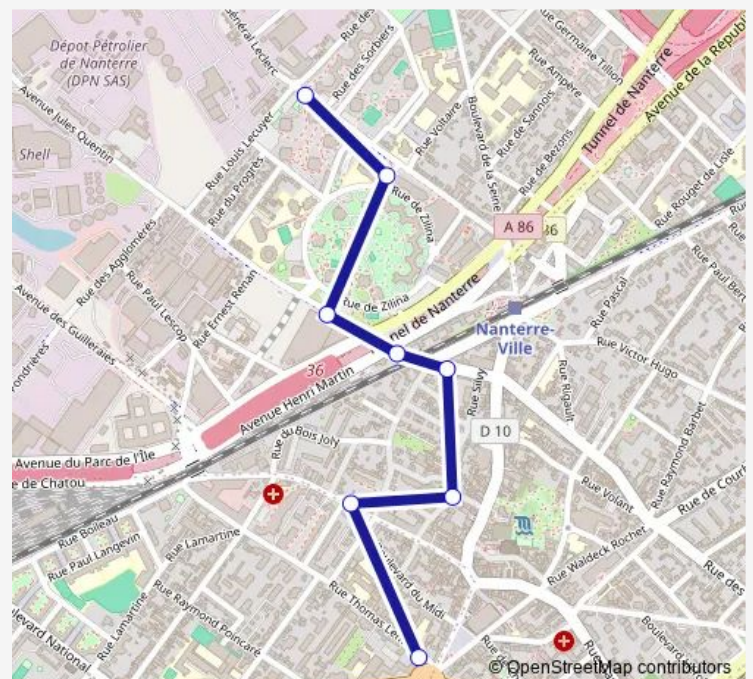

Direction

Chemin de l'Île — Place Foch

8 stops

[Open route schedule](#)

Chemin de l'Île

Zilina

Benoit Frachon

Jules Quentin

Stalingrad

Jean-Baptiste Lebon

Place des Marronniers

Place Foch

Route schedule

Chemin de l'Île — Place Foch

Monday	—
Tuesday	—
Wednesday	—
Thursday	—
Friday	—
Saturday	—
Sunday	10:30

Route info

Direction: Chemin de l'Île

Stops: 8

Trip Duration: 0 hour 11 min

559D Bus time schedules and route maps are available in an offline PDF at busmaps.com. Use the busmaps.com website to see live bus times, train schedule or subway schedule, and step-by-step directions for all public transit in Nanterre