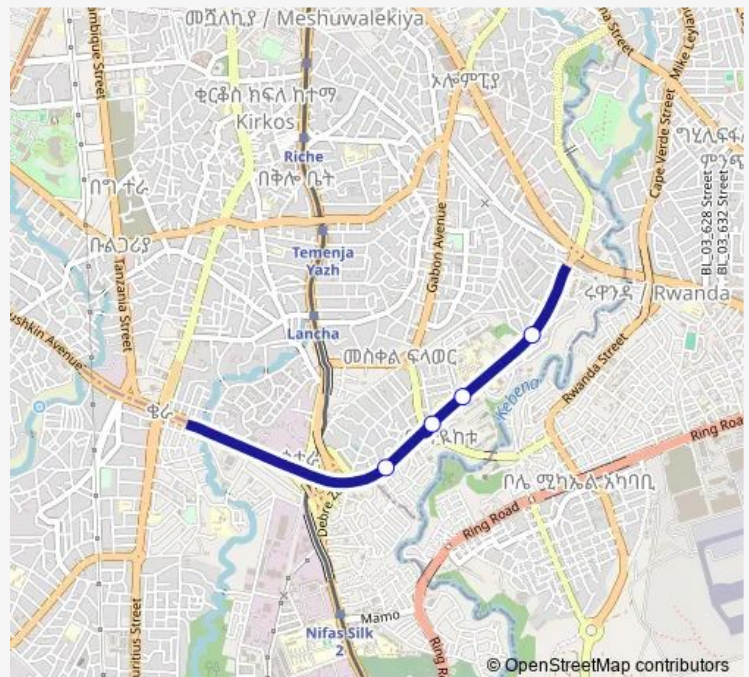

### Direction

Wengalawit — Kassech Kitfo

4 stops

[Open route schedule](#)

Wengalawit

Wagga (Singer Liquior Store)

Ambasel

Kassech Kitfo

### Route schedule

Wengalawit — Kassech Kitfo

Monday	06:00
Tuesday	06:00
Wednesday	06:00
Thursday	06:00
Friday	06:00
Saturday	06:00
Sunday	06:00

### Route info

Direction: Wengalawit

Stops: 4

Trip Duration: 0 hour 12 min

 Tx200 — Wello Sefer ↔ Kera (Minibus)

**Direction**

Tebaber Berta — Wengalawit

3 stops

## Route schedule

Tebaber Berta — Wengalawit

Monday	06:00
Tuesday	06:00
Wednesday	06:00
Thursday	06:00
Friday	06:00
Saturday	06:00
Sunday	06:00