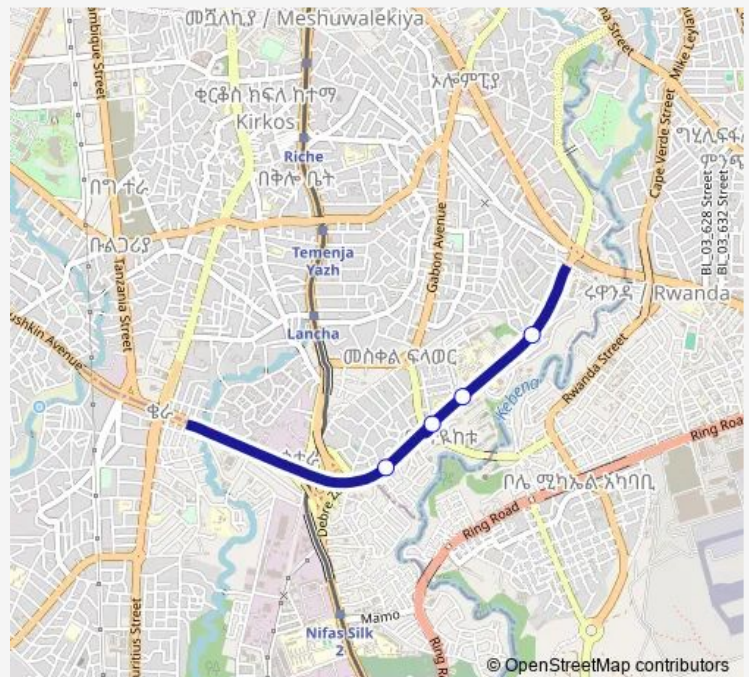

Bus TX200 Wello Sefer ↔ Kera (Minibus)

[Go to website](#)

Direction

Wengalawit — Kassech Kitfo

4 stops

[Open route schedule](#)

Wengalawit

Wagga (Singer Liquior Store)

Ambasel

Kassech Kitfo

Route schedule

Wengalawit — Kassech Kitfo

Monday	06:00
Tuesday	06:00
Wednesday	06:00
Thursday	06:00
Friday	06:00
Saturday	06:00
Sunday	06:00

Route info

Direction: Wengalawit

Stops: 4

Trip Duration: 0 hour 12 min

TX200 — Wello Sefer ↔ Kera (Minibus)

Direction

Tebaber Berta — Wengalawit

3 stops

[Open route schedule](#)

Tebaber Berta

Medco

Wengalawit

Route schedule

Tebaber Berta — Wengalawit

Monday	06:00
Tuesday	06:00
Wednesday	06:00
Thursday	06:00
Friday	06:00
Saturday	06:00
Sunday	06:00

Route info

Direction: Tebaber Berta

Stops: 3

Trip Duration: 0 hour 13 min