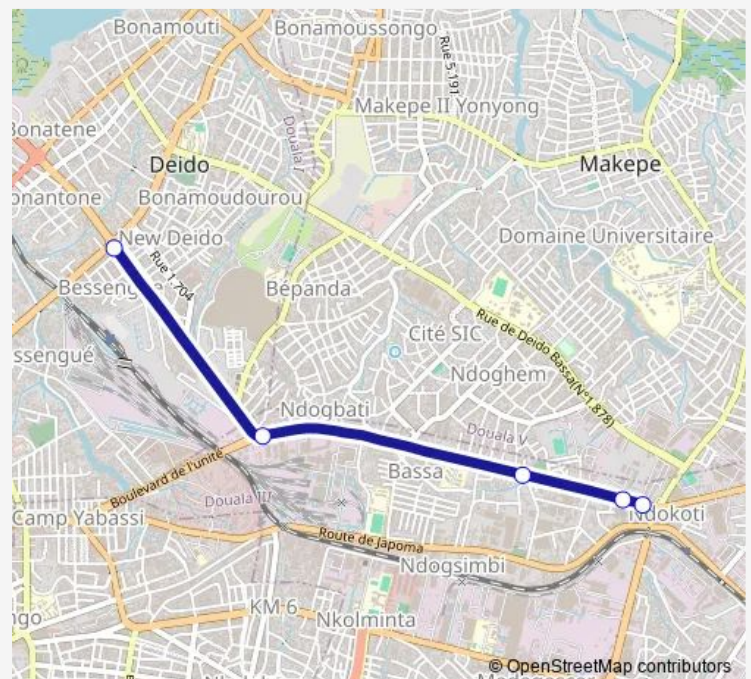

### Direction

Feu Rouge Bessenguè — Carrefour Ndokoti, Avenue Japoma

5 stops

[Open route schedule](#)

Feu Rouge Bessenguè

Camrail, Avenue Japoma

Collège Bénédicte

Ecobank, Avenue Japoma, Ndokoti

### Route schedule

Feu Rouge Bessenguè — Carrefour Ndokoti, Avenue Japoma

Monday	15:23
Tuesday	15:23
Wednesday	15:23
Thursday	15:23
Friday	15:23
Saturday	15:23
Sunday	15:23

### Route info

Direction: Feu Rouge Bessenguè

Stops: 5

Trip Duration: 0 hour 13 min

■ Carrefour Ndokoti to Feu Rouge Bessenguè

Communal Taxi Service time schedules and route maps are available in an offline PDF at [busmaps.com](https://busmaps.com). Use the [busmaps.com](https://busmaps.com) website to see live bus times, train schedule or subway schedule, and step-by-step directions for all public transit in Douala