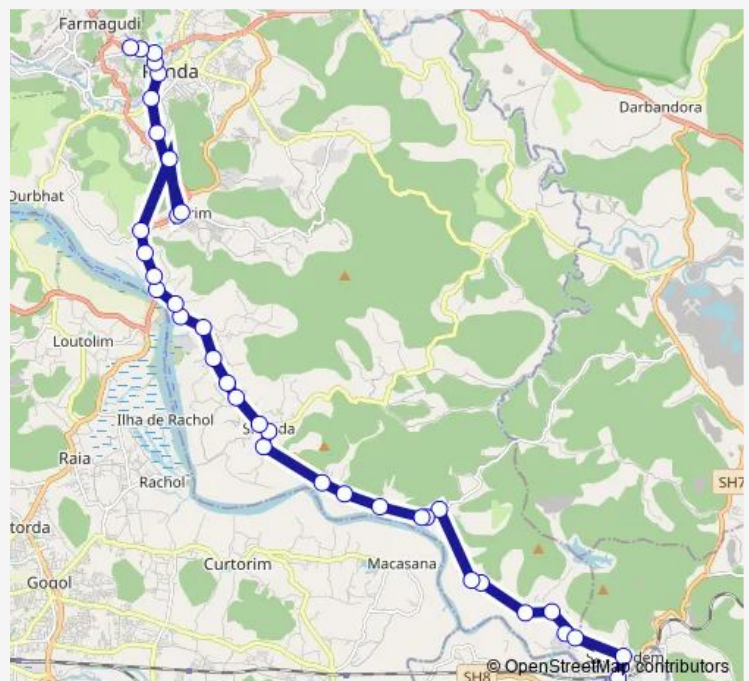

Bori Sanquar

Saibaba Temple

Borim

Borim Bridge

Maternity Hospital Stop

Old Borim Bridge

Tarvale

Vazem

Ayurvedic College

Baikade

Shiroda KTC Bus Stand

Route schedule

Ponda KTC Bus Stand — Curchorem - Savordem KTC Bus Stand

Monday 06:30-19:30

Tuesday 06:30-19:30

Wednesday 06:30-19:30

Thursday 06:30-19:30

Friday 06:30-19:30

Saturday 06:30-19:30

Sunday 06:30-19:30

Route info

Direction: Ponda KTC Bus Stand

Stops: 40

Trip Duration: 0 hour 55 min

Sunday 06:30-19:15

Route info

Direction: Curchorem - Savordem KTC Bus Stand

Stops: 40

Trip Duration: 1 hour 0 min

Old Borim Bridge

Maternity Hospital Stop

Borim Bridge