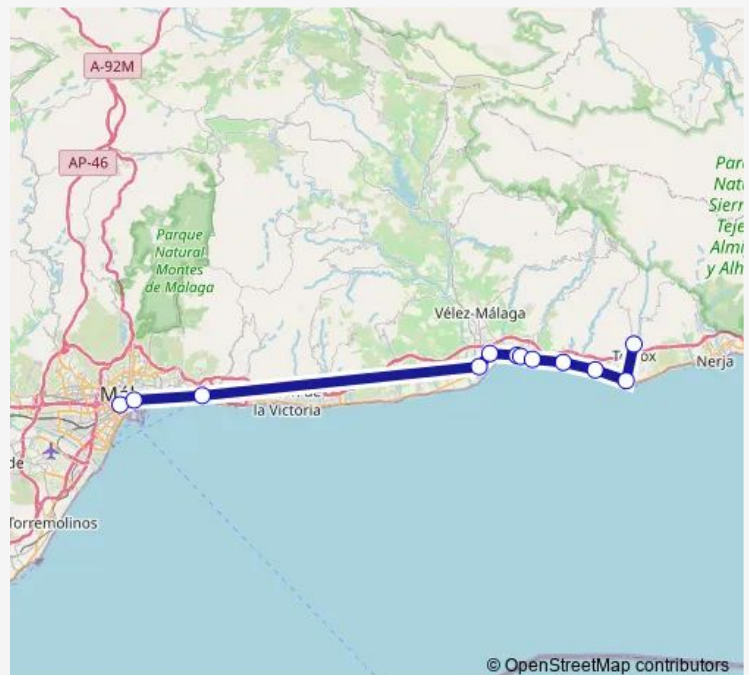

Tuesday 12:15

Wednesday 12:15

Thursday 12:15

Friday 12:15

Saturday —

Sunday —

Route info

Direction: Torre Del Mar

Stops: 9

Trip Duration: 0 hour 40 min

© OpenStreetMap contributors

■ Alsa - Mal-Torr — Malaga - Torrox

BusMaps

Direction

Malaga — Torrox

12 stops

[Open route schedule](#)

Malaga
Puerto Malaga
El Palo
Torre Del Mar
Velez (Hospital)
El Pilarillo-Sentido Caleta
Algarrobo Costa
Mezquitilla
Lagos (Malaga)
El Morche
Torrox (Empalme)
Torrox

Route schedule

Malaga — Torrox

Monday	09:30-21:00
Tuesday	09:30-21:00
Wednesday	09:30-21:00
Thursday	09:30-21:00
Friday	09:30-21:00
Saturday	11:30-21:00
Sunday	11:30-21:00

Route info

Direction: Malaga

Stops: 12

Trip Duration: 1 hour 30 min