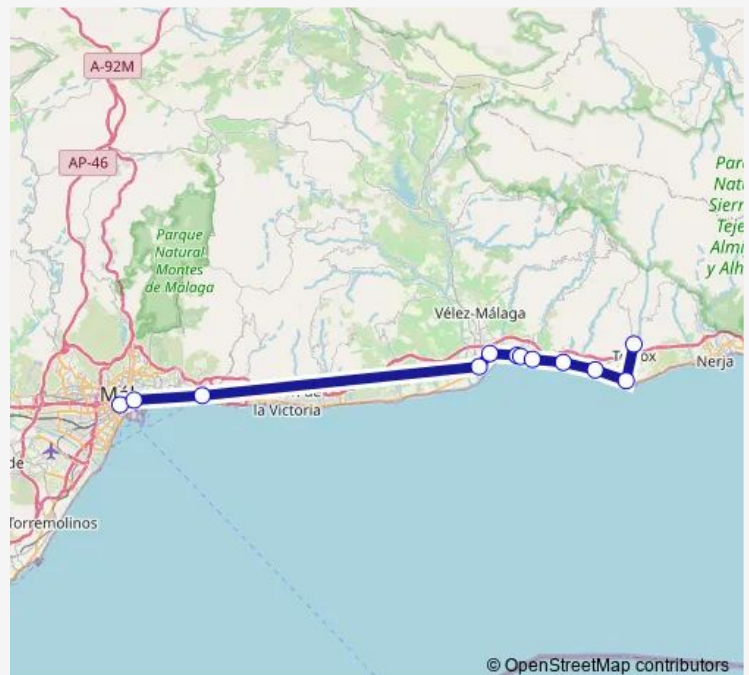

Route schedule

Malaga — Torrox

Monday 09:30-21:00

Tuesday 09:30-21:00

Wednesday 09:30-21:00

Thursday 09:30-21:00

Friday 09:30-21:00

Saturday 11:30-21:00

Sunday 11:30-21:00

Route info

Direction: Malaga

Stops: 12

Trip Duration: 1 hour 30 min

© OpenStreetMap contributors

Direction

Torre Del Mar — Torrox

9 stops

[Open route schedule](#)

Torre Del Mar

Velez (Hospital)

La Caleta De Velez

Algarrobo Costa

Mezquitilla

Lagos (Malaga)

Thursday 12:15

Friday 12:15

Saturday —

Sunday —

Route info

Direction: Torre Del Mar

Stops: 9

Trip Duration: 0 hour 40 min