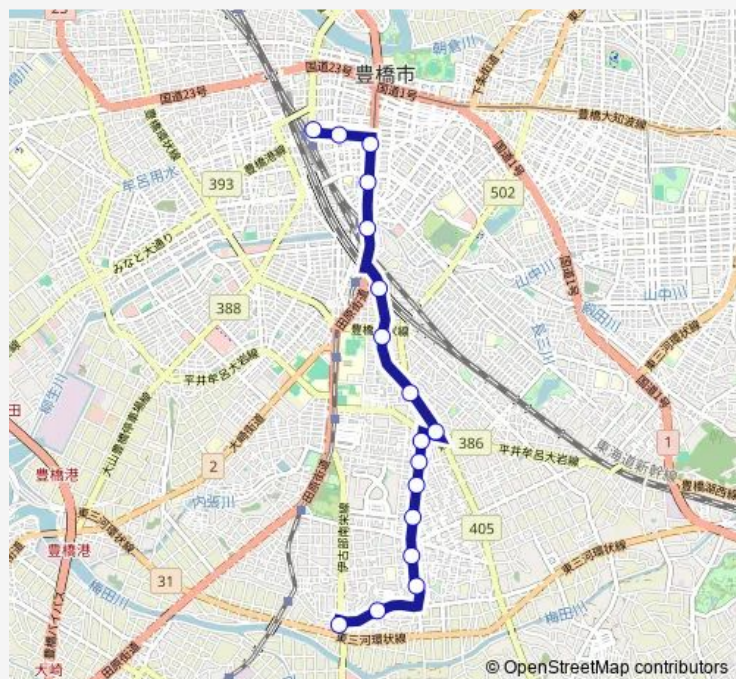

### Route schedule

豊橋駅前 — 西高師

Monday 21:20

Tuesday 21:20

Wednesday 21:20

Thursday 21:20

Friday 21:20

Saturday —

### Route info

Direction: 豊橋駅前

Stops: 17

Trip Duration: 0 hour 23 min