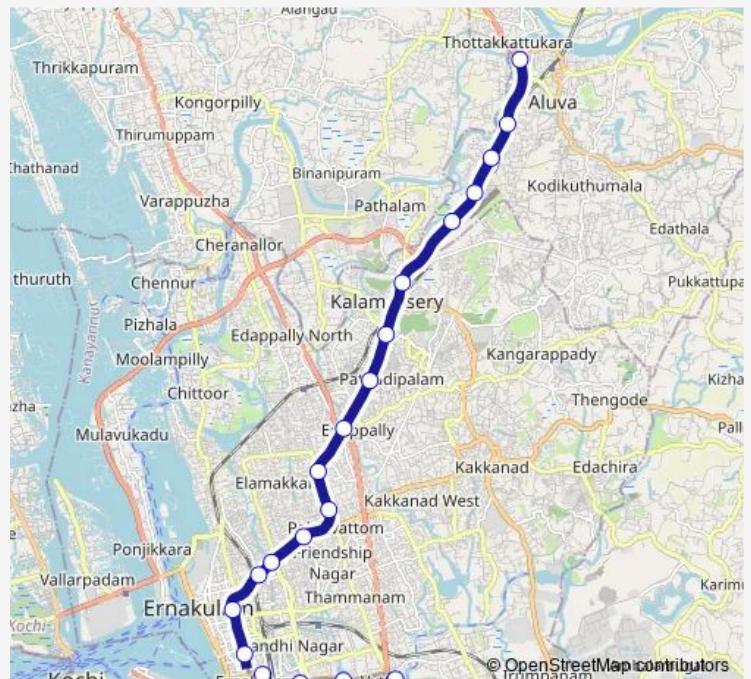

Metro R1 Route 1

[Go to website](#)

Direction

Thaikoodam — Aluva

21 stops

[Open route schedule](#)

- Thaikoodam
- Vyttila
- Elamkulam
- Kadavanthara
- Ernakulam South
- Maharaja College
- MG Road
- Town Hall
- Kaloor
- JLN Stadium
- Palarivattom
- Changampuzha Park
- Edappally Jn.
- Pathadipalam
- Cusat
- Kalamassery
- Muttom
- Ambattukavu
- Companypady
- Pulinchudu
- Aluva

Route schedule

Thaikoodam — Aluva

Monday	06:00-22:00
Tuesday	06:00-22:00
Wednesday	06:00-22:00
Thursday	06:00-22:00
Friday	06:00-22:00
Saturday	06:00-22:00
Sunday	08:00-22:00

Route info

Direction: Thaikoodam

Stops: 21

Trip Duration: 0 hour 38 min

R1 — Route 1

Direction

Aluva — Thaikoodam

21 stops

[Open route schedule](#)

Aluva

Wednesday 06:00-22:00

Thursday 06:00-22:00

Friday 06:00-22:00

Saturday 06:00-22:00

Sunday 08:00-22:00

Route info

Direction: Aluva

Stops: 21