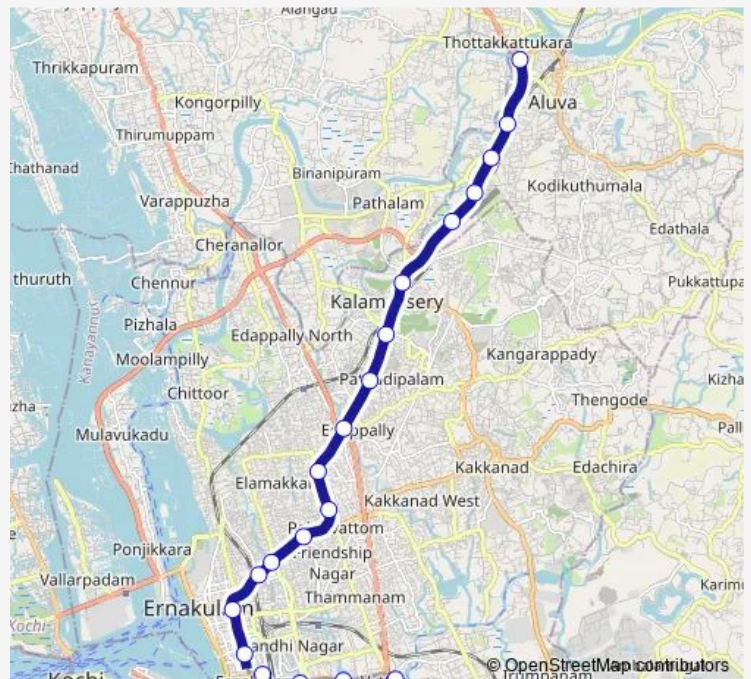

Metro R1 Route 1

[Go to website](#)

Direction

Thaikoodam — Aluva

21 stops

[Open route schedule](#)

- Thaikoodam
- Vyttila
- Elamkulam
- Kadavanthara
- Ernakulam South
- Maharaja College
- MG Road
- Town Hall
- Kaloor
- JLN Stadium
- Palarivattom
- Changampuzha Park
- Edappally Jn.
- Pathadipalam
- Cusat
- Kalamassery
- Muttom
- Ambattukavu
- Companypady
- Pulinchudu
- Aluva

Route schedule

Thaikoodam — Aluva

Monday	06:00-22:00
Tuesday	06:00-22:00
Wednesday	06:00-22:00
Thursday	06:00-22:00
Friday	06:00-22:00
Saturday	06:00-22:00
Sunday	08:00-22:00

Route info

Direction: Thaikoodam

Stops: 21

Trip Duration: 0 hour 43 min

R1 — Route 1

Direction

Aluva — Thaikoodam

21 stops

[Open route schedule](#)

Aluva

Wednesday 06:00-22:00

Thursday 06:00-22:00

Friday 06:00-22:00

Saturday 06:00-22:00

Sunday 08:00-22:00

Route info

Direction: Aluva

Stops: 21