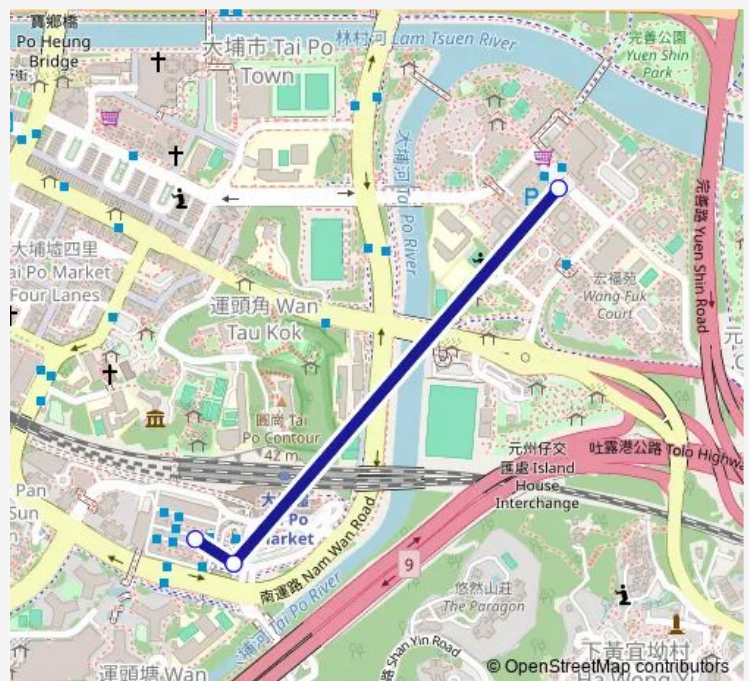

Bus K18 Kwong FUK - TAI PO Market Station

[Go to website](#)

Direction

[Kmb] Kwong Fuk — [Kmb] TAI PO Market Station BUS Terminus[[Lwb] TAI PO Market Station

3 stops

[Open route schedule](#)

[Kmb] Kwong Fuk

[Kmb] TAI PO Market Station BUS Terminus

[Kmb] TAI PO Market Station BUS Terminus[[Lwb] TAI PO Market Station

Route schedule

[Kmb] Kwong Fuk — [Kmb] TAI PO Market Station BUS Terminus[[Lwb] TAI PO Market Station

Monday	06:00-00:47 ⁺¹
Tuesday	06:00-00:47 ⁺¹
Wednesday	06:00-00:47 ⁺¹
Thursday	06:00-00:47 ⁺¹
Friday	06:00-00:47 ⁺¹
Saturday	06:00-00:47 ⁺¹
Sunday	—

Route info

Direction: [Kmb] Kwong Fuk

Stops: 3

Trip Duration: 0 hour 8 min

Route info

Direction: [Kmb] TAI PO Market Station BUS Terminus[[Lwb] TAI PO Market Station

Stops: 3

Trip Duration: 0 hour 8 min

K18 Bus time schedules and route maps are available in an offline PDF at busmaps.com. Use the busmaps.com website to see live bus times, train schedule or subway schedule, and step-by-step directions for all public transit in Tai Po