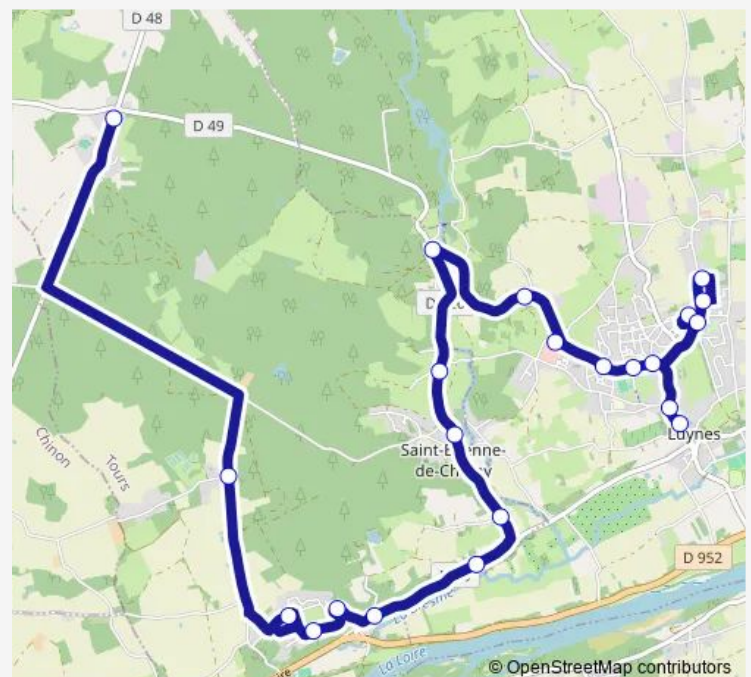

### Route schedule

Luynes Centre — Merluche

Monday 11:18-15:57

Tuesday 11:18-15:57

Wednesday 11:18-15:57

Thursday 11:18-15:57

Friday 11:18-15:57

Saturday 11:14-15:55

### Route info

Direction: Luynes Centre

Stops: 22

Trip Duration: 0 hour 20 min

R8 — Maurière - Luynes Centre