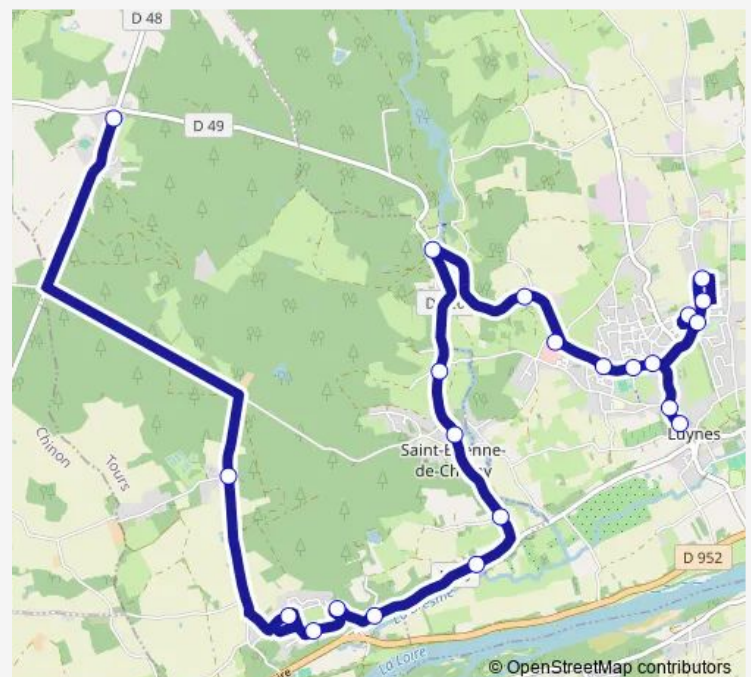

Vallée Vaugareau

Pont Clouet

Moulin Tan

Vieux Bourg

Les Ruaux

La Chappe

Pont de Bresme

Terres Rouges

Thursday 11:18-15:57

Friday 11:18-15:57

Saturday 11:14-15:55

Sunday —

Route info

Direction: Luynes Centre

Stops: 22

Trip Duration: 0 hour 20 min

R8 — Maurière - Luynes Centre

Direction

Merluche — Luynes Centre

22 stops

[Open route schedule](#)

Merluche

Espérance

Maurière

Thursday 09:38-15:25

Friday 09:38-15:25

Saturday 09:35-15:35

Sunday —

Route info

Direction: Merluche

Stops: 22

Trip Duration: 0 hour 20 min