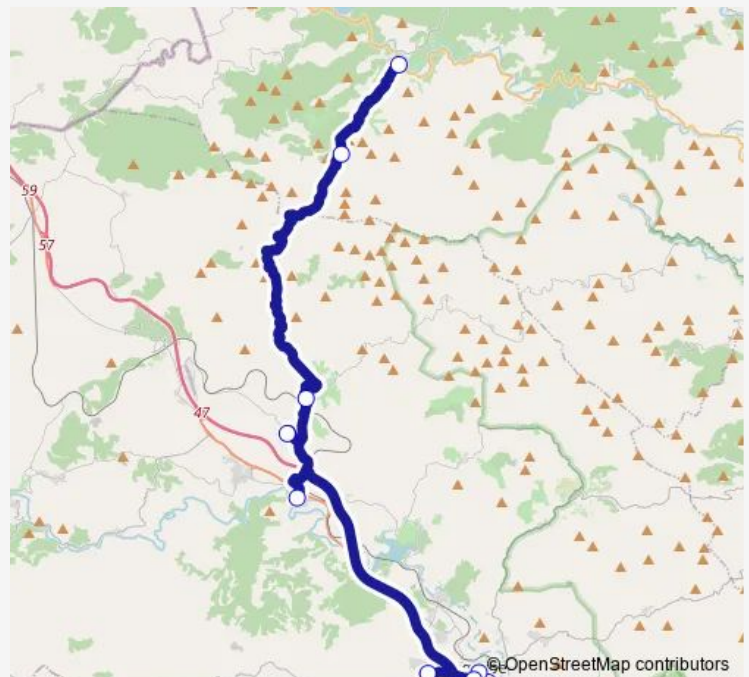

Saturday 11:25-15:25

Sunday 10:31-13:25

### Route info

Direction: Renfe Segorbe (a demanda línea Vall de Almonacid-Segorbe) [Segorbe]

Stops: 9

Trip Duration: 0 hour 57 min

■ L3A — Montanejos – Segorbe

BusMaps

## Direction

C. Valencia, 45 front — Renfe Segorbe (front) (a demanda línea Vall de Almonacid-Segorbe) [Segorbe]

9 stops

[Open route schedule](#)

C. Valencia, 45 front

Av. Antonio Fornas, 35

Av. Montán, 2 front (a demanda)

## Route info

Direction: C. Valencia, 45 front

Stops: 9

Trip Duration: 0 hour 56 min

L3A Bus time schedules and route maps are available in an offline PDF at [busmaps.com](https://busmaps.com). Use the [busmaps.com](https://busmaps.com) website to see live bus times, train schedule or subway schedule, and step-by-step directions for all public transit in Segorbe