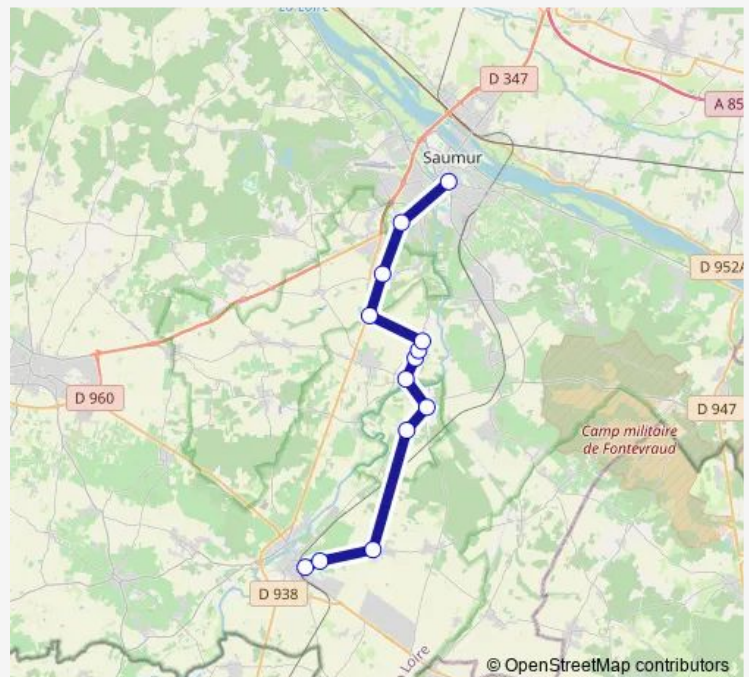

### Direction

Centre 2 - Distre — Pole Balzac Gare Routiere - Saumur

6 stops

[Open route schedule](#)

Centre 2 - Distre

Bournan 2 - Bagneux

Collège Delessert 2 - Saumur

Saint Louis 2 - Saumur

Bouchard - Saumur

Pole Balzac Gare Routiere - Saumur

### Route schedule

Centre 2 - Distre — Pole Balzac Gare Routiere - Saumur

Monday 08:25

Tuesday 08:25

Wednesday 08:25

Thursday 08:25

Friday 08:25

Saturday —

### Route info

Direction: Centre 2 - Distre

Stops: 6

Trip Duration: 0 hour 12 min

L3a — Antoigne - Saumur