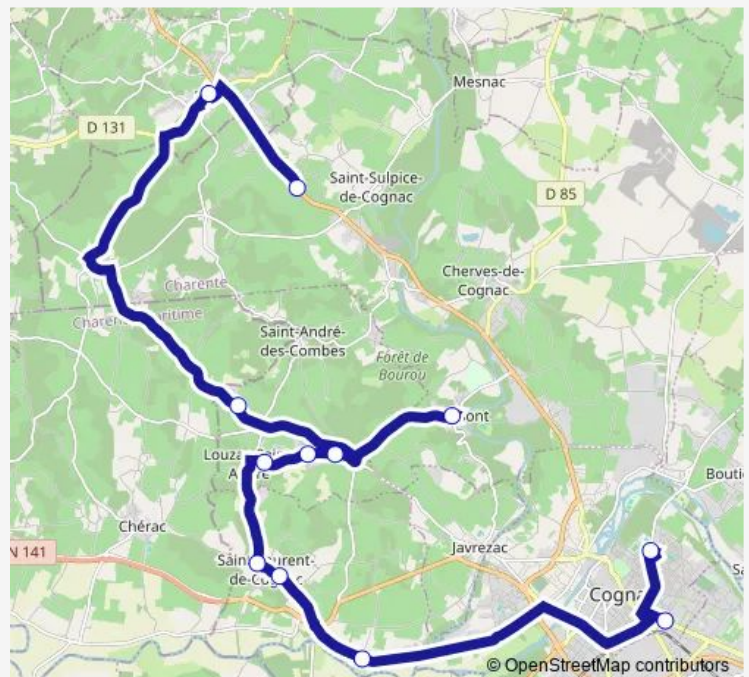

### Direction

Lycee Louis Delage — Canton Buhet abribus

12 stops

[Open route schedule](#)

Lycee Louis Delage

Lycee Jean Monnet

Jarnouzeau

Saint-Laurent Cimetiere

### Route schedule

Lycee Louis Delage — Canton Buhet abribus

Monday	18:05
Tuesday	18:05
Wednesday	—
Thursday	18:05
Friday	18:05
Saturday	—
Sunday	—

### Route info

Direction: Lycee Louis Delage

Stops: 12

Trip Duration: 0 hour 59 min

COG21 Bus time schedules and route maps are available in an offline PDF at [busmaps.com](https://busmaps.com). Use the [busmaps.com](https://busmaps.com) website to see live bus times, train schedule or subway schedule, and step-by-step directions for all public transit in Cognac