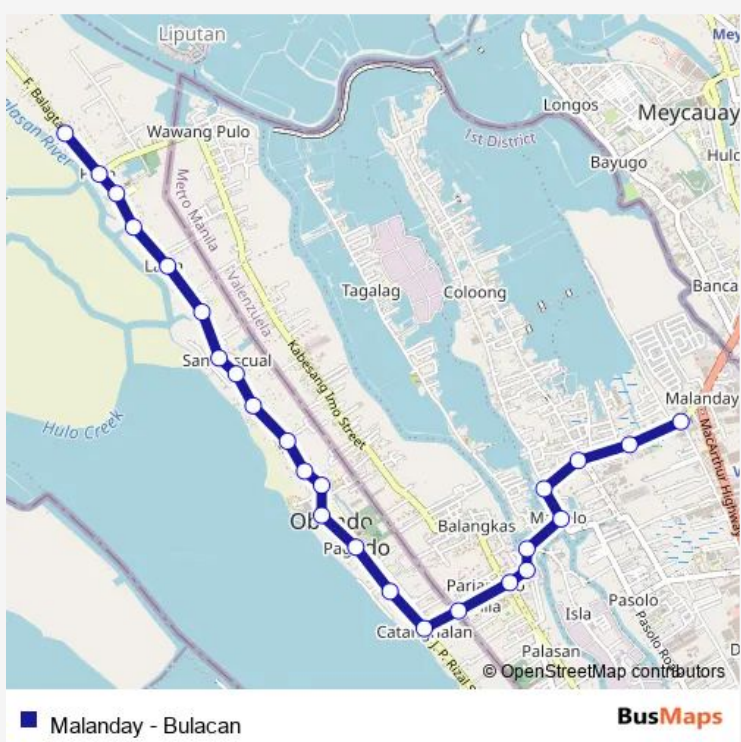

Route schedule

F. Balagtas, Obando — A. Fernando Elementary School, M H Del Pilar, Malanday, Valenzuela City

Monday	00:00
Tuesday	00:00
Wednesday	00:00
Thursday	00:00
Friday	00:00
Saturday	00:00
Sunday	00:00

Route info

Direction: F. Balagtas, Obando

Stops: 25

Trip Duration: 0 hour 30 min

Poblacion Road / Isla Intersection, Mabolo, Valenzuela City

Lee Hong Kong, Poblacion Road, Valenzuela City

M. H. del Pilar St. / B. Espiritu Intersection, Mabolo, Valenzuela City

Lee Hong Kong, Poblacion Road, Valenzuela City

Poblacion Road / Isla Intersection, Mabolo, Valenzuela City

Polo Market, Poblacion Road, Valenzuela City

San Diego de Alcala Parish, Palassan Road, Kapitan Viilila, Valenzuela City

Wednesday 00:00

Thursday 00:00

Friday 00:00

Saturday 00:00

Sunday 00:00

Route info

Direction: A. Fernando Elementary School, M H Del Pilar, Malanday, Valenzuela City

Stops: 25