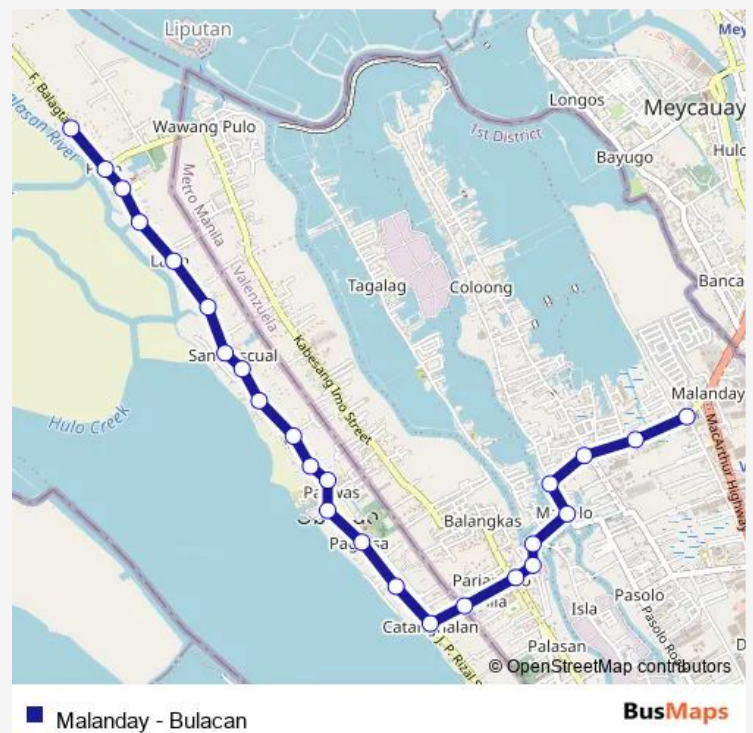

Friday 00:00

Saturday 00:00

Sunday 00:00

Route info

Direction: F. Balagtas, Obando

Stops: 25

Trip Duration: 0 hour 30 min

■ Malanday - Bulacan

Poblacion Road / Isla Intersection, Mabolo, Valenzuela City

Lee Hong Kong, Poblacion Road, Valenzuela City

M. H. del Pilar St. / B. Espiritu Intersection, Mabolo, Valenzuela City

M. H. del Pilar St. / E Esteban Intersection, Valenzuela City