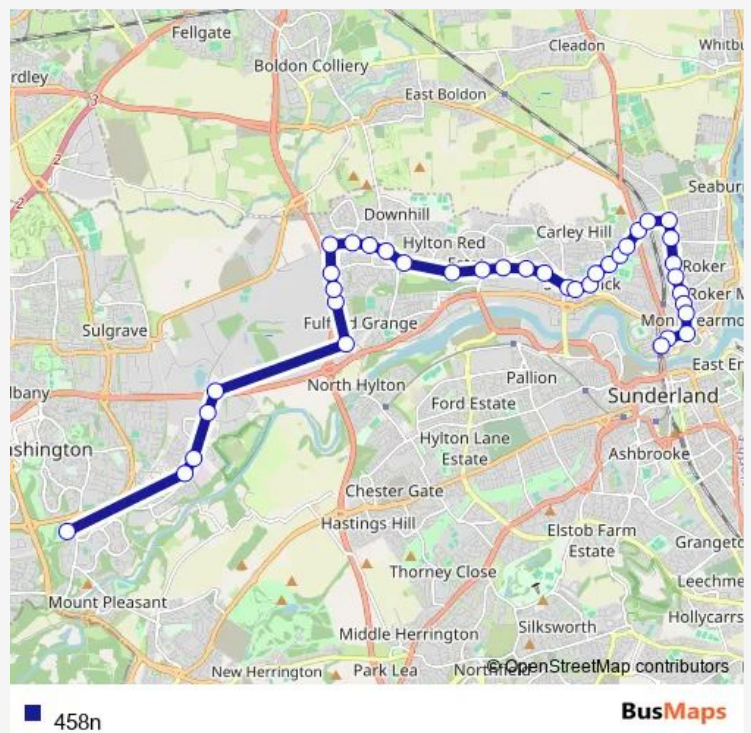

Wednesday 15:27-15:28

Thursday 15:27-15:28

Friday 15:27-15:28

Saturday —

Sunday —

Route info

Direction: St Robert Of Newminster Catholic School

Stops: 38

Trip Duration: 0 hour 33 min

458n

Thompson Road-The Kings Road

Thompson Road-Morgan Street

Thompson Road-Carley Road

Thompson Road-Grange Park Avenue

Thompson Road-Blanchland Drive

Charlton Road

Station Road-Metro Station

Fulwell Road Sea Road

Fulwell Road-Side Cliff Road

Fulwell Road-Enid Avenue

Fulwell Road-Sandringham Road

Gladstone Street-Roker Baths Road

Gladstone Street-Selbourne Street

Gladstone Street

Route info

Direction: Wheatsheaf Roker Avenue

Stops: 32

Trip Duration: 0 hour 45 min

Washington Road-Ferryboat Lane

Ferryboat Lane-Caithness Road

Ferryboat Lane-Cardiff Square

Ferryboat Lane-Business Park