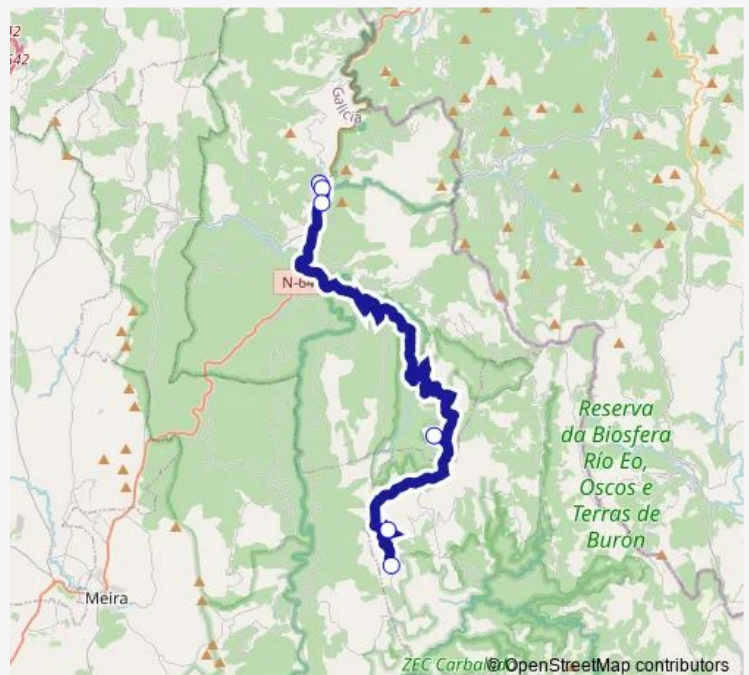

**Direction**

RIO DE Sabugos — IES Enrique Muruais

6 stops

[Open route schedule](#)

RIO DE Sabugos

Burela

Barreiros

A Pontenova

## Route schedule

RIO DE Sabugos — IES Enrique Muruais

Monday	08:30
Tuesday	08:30
Wednesday	08:30
Thursday	—
Friday	08:30
Saturday	—
Sunday	—

## Route info

Direction: RIO DE Sabugos

Stops: 6

Trip Duration: 0 hour 55 min

**Direction**

IES Enrique Muruais — RIO DE Sabugos

6 stops

[Open route schedule](#)