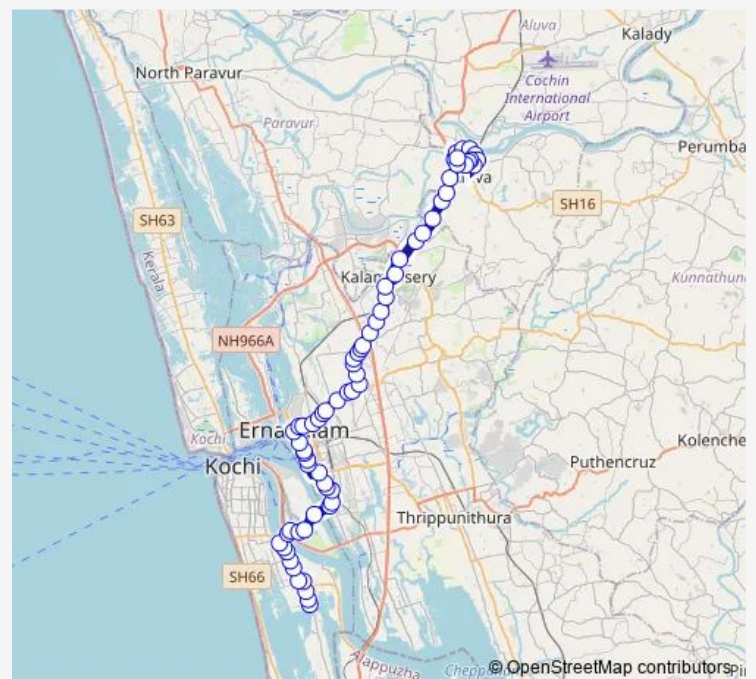

### Route schedule

Perumpadappu — Aluva

Monday 06:00

Tuesday 06:00

Wednesday 06:00

Thursday 06:00

Friday 06:00

Saturday 06:00

### Route info

Direction: Perumpadappu

Stops: 68

Trip Duration: 1 hour 37 min

Aluva ↔ Perumpadappu

Gandhi Square

Subash Park

Ernakulam Boat Jetty