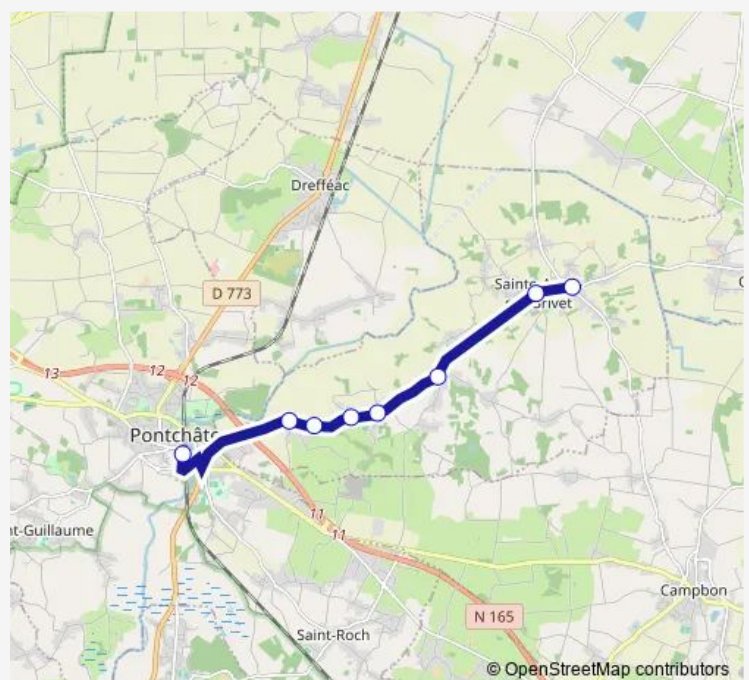

Friday 06:43

Saturday —

Sunday —

Route info

Direction: Les Quatre Routes - Lr Ste Anne B

Stops: 8

Trip Duration: 0 hour 17 min

Direction

Becassines - Ste Reine — Bd du Belvédère - Pontchateau

7 stops

[Open route schedule](#)

Becassines - Ste Reine

Tennis - Ste Reine

Montfort - Lr Ste Reine

Jules Verne - Ste Reine

Madeleine la - Pontchateau

Versailles - Pontchateau

Bd du Belvédère - Pontchateau

Route schedule

Becassines - Ste Reine — Bd du Belvédère - Pontchateau

Monday 06:42

Tuesday 06:42

Wednesday 06:42

Thursday 06:42

Friday 06:42

Saturday —

Sunday —

Route info

Direction: Becassines - Ste Reine

Stops: 7

Trip Duration: 0 hour 20 min

Direction