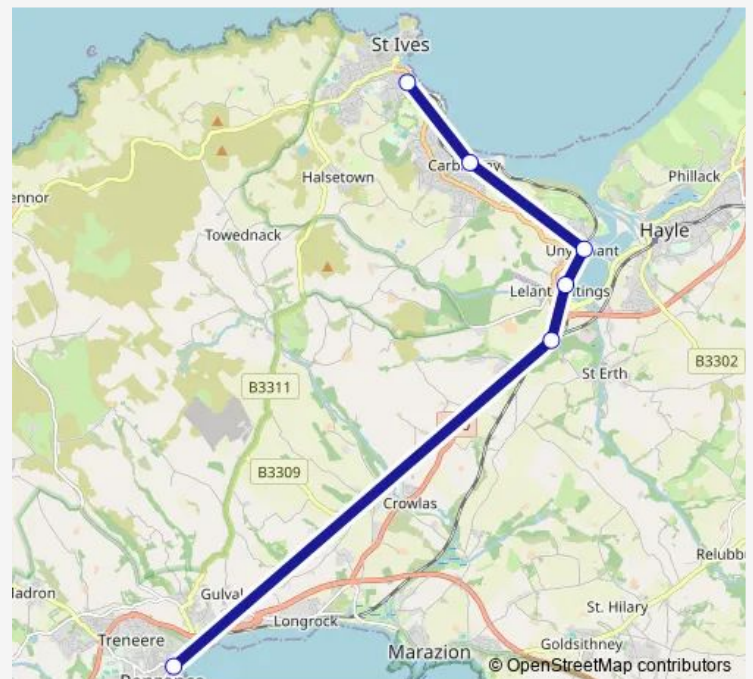

### Direction

St Ives (Cornwall) — Penzance

6 stops

[Open route schedule](#)

St Ives (Cornwall)

Carbis Bay

Lelant

Lelant Saltings

### Route schedule

St Ives (Cornwall) — Penzance

Monday 22:35

Tuesday 22:35

Wednesday 22:35

Thursday 22:35

Friday 22:35

Saturday 08:05-22:05

### Route info

Direction: St Ives (Cornwall)

Stops: 6

Trip Duration: 0 hour 23 min

■ Gw:Siv->Pnz — GW train service from SIV to Pnz

Gw:Siv->Pnz Rail time schedules and route maps are available in an offline PDF at [busmaps.com](https://busmaps.com). Use the [busmaps.com](https://busmaps.com) website to see live bus times, train schedule or subway schedule, and step-by-step directions for all public transit in Uny Lelant