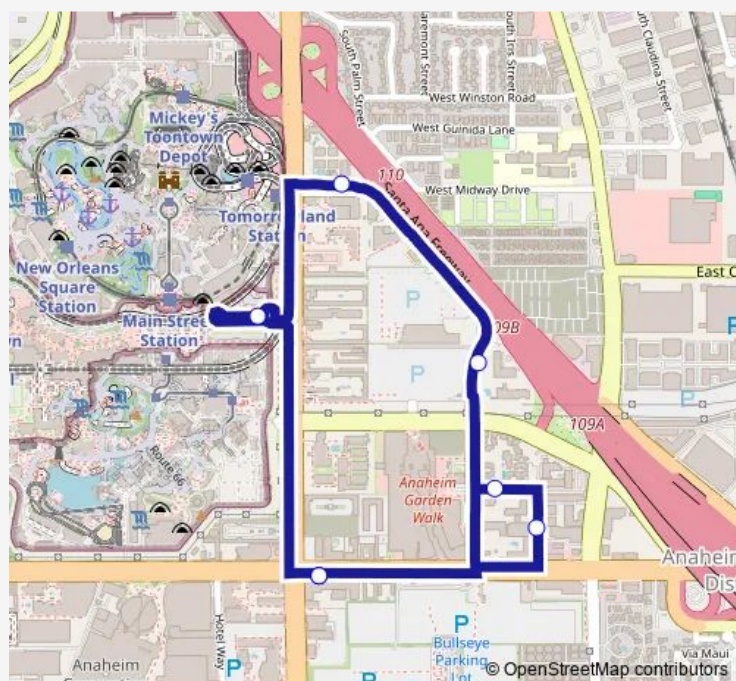

### Direction

Hyatt House - Walgreens — Hyatt House - Walgreens

7 stops

[Open route schedule](#)

Hyatt House - Walgreens

Clementine Hotel

Worldmark Anaheim

Element - Suncoast

Howard Johnson Anaheim

Disneyland Main Transportation Center - 07

Hyatt House - Walgreens

### Route schedule

Hyatt House - Walgreens — Hyatt House - Walgreens

|           |                           |
|-----------|---------------------------|
| Monday    | 06:32-00:10 <sup>+1</sup> |
| Tuesday   | 06:32-00:10 <sup>+1</sup> |
| Wednesday | 06:32-00:10 <sup>+1</sup> |
| Thursday  | 06:32-00:10 <sup>+1</sup> |
| Friday    | 06:32-00:10 <sup>+1</sup> |
| Saturday  | 06:32-00:10 <sup>+1</sup> |
| Sunday    | 06:32-00:10 <sup>+1</sup> |

### Route info

Direction: Hyatt House - Walgreens

Stops: 7

Trip Duration: 0 hour 20 min

Clementine Line — 07 Clementine Line

Clementine Line Bus time schedules and route maps are available in an offline PDF at [busmaps.com](https://busmaps.com). Use the [busmaps.com](https://busmaps.com) website to see live bus times, train schedule or subway schedule, and step-by-step directions for all public transit in Orange