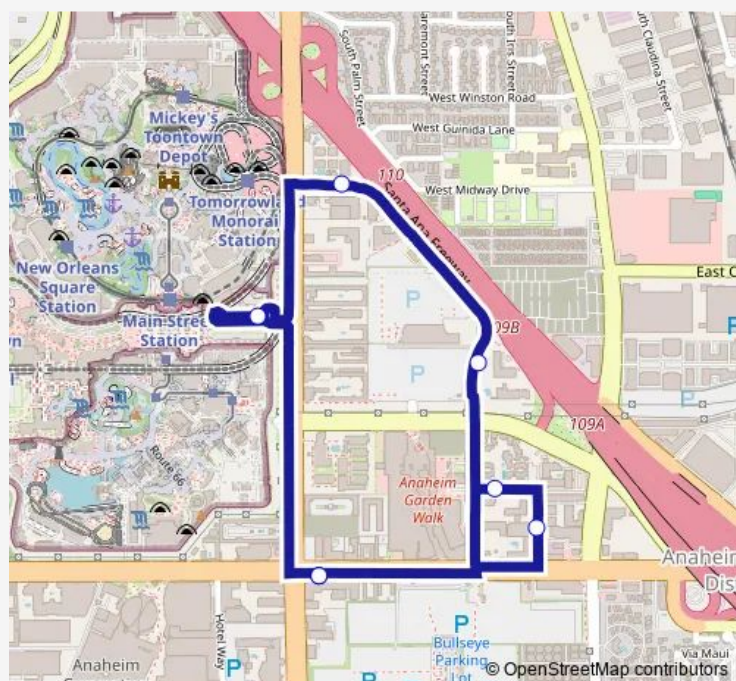

Bus Clementine Line 07 Clementine Line

[Go to website](#)

Direction

Hyatt House - Walgreens — Hyatt House - Walgreens

7 stops

[Open route schedule](#)

Hyatt House - Walgreens

Clementine Hotel

Worldmark Anaheim

Element - Suncoast

Howard Johnson Anaheim

Disneyland Main Transportation Center - 07

Hyatt House - Walgreens

Route schedule

Hyatt House - Walgreens — Hyatt House - Walgreens

Monday 06:32-09:32

Tuesday 06:32-09:32

Wednesday 06:32-09:32

Thursday 06:32-09:32

Friday 06:32-09:32

Saturday 06:32-09:32

Sunday 06:32-09:32

Route info

Direction: Hyatt House - Walgreens

Stops: 7

Trip Duration: 0 hour 20 min

Clementine Line — 07 Clementine Line