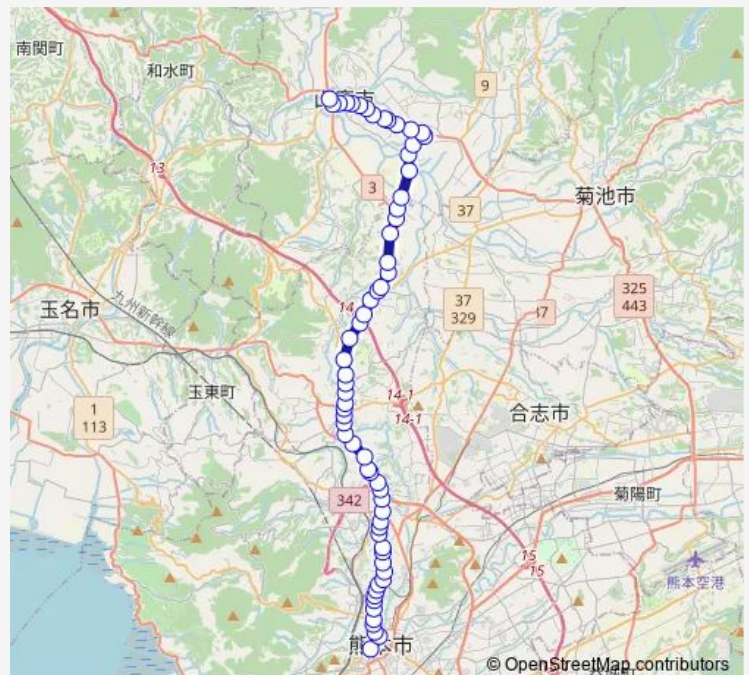

Bus A5-1 : 桜町バスターミナル→深夜 ~ 来民バイパス→山鹿温泉

[Go to website](#)

Direction

undefined — undefined

0 stops

[Open route schedule](#)

Route schedule

undefined — undefined

Friday

24:05⁺¹

Saturday

24:05⁺¹

Sunday

—

Route info

Direction:

Stops: 0

Trip Duration: — min

■ A5-1 : 桜町バスターミナル→深夜 ~ 来民バイパス→山鹿温泉

Bus time schedules and route maps are available in an offline PDF at busmaps.com. Use the busmaps.com website to see live bus times, train schedule or subway schedule, and step-by-step directions for all public transit in Kumamoto