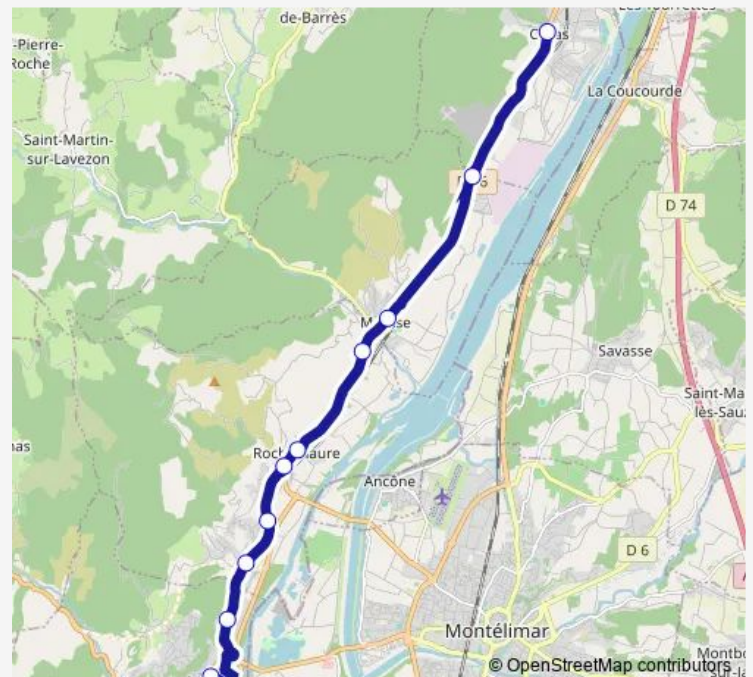

Bus E89 Desserte Le Teil Montélimar[Go to website](#)**Direction**

Collège Ventadour — Village

4 stops

[Open route schedule](#)

Collège Ventadour

Rond Pt de la Neuve

Brune

Village

Route schedule

Collège Ventadour — Village

Monday	16:10
Tuesday	16:10
Wednesday	—
Thursday	16:10
Friday	16:10
Saturday	—
Sunday	—

Route info

Direction: Collège Ventadour

Stops: 4

Trip Duration: 0 hour 25 min

E89 — Desserte Le Teil Montélimar

Direction

Le Barrès — Collège Ventadour

8 stops

[Open route schedule](#)

Le Barrès

Village

Fromentoux

La Gare

Pontillon

Brune

Rond Pt de la Neuve

Collège Ventadour

Route schedule

Le Barrès — Collège Ventadour

Monday 07:50