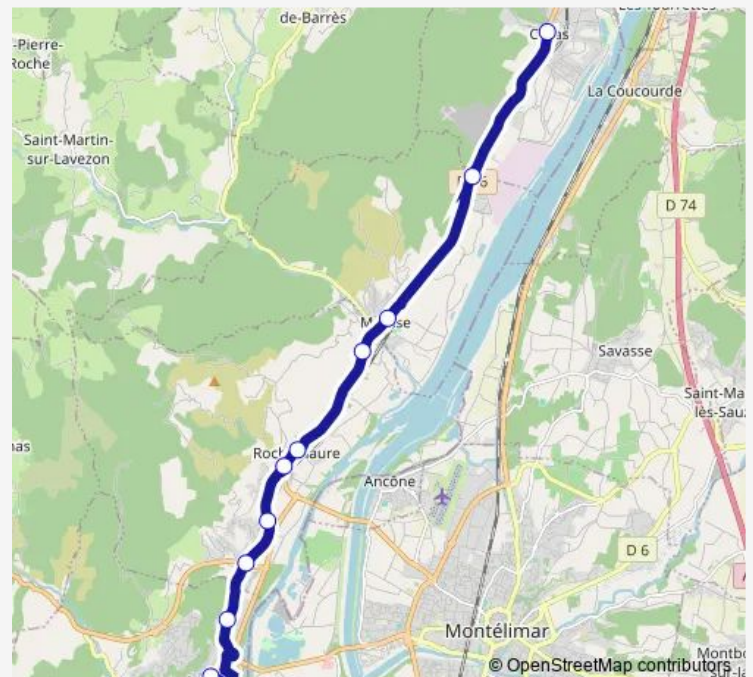

**Bus E89 Desserte Le Teil Montélimar**[Go to website](#)**Direction**

Collège Ventadour — Village

4 stops

[Open route schedule](#)

Collège Ventadour

Rond Pt de la Neuve

Brune

Village

## Route schedule

Collège Ventadour — Village

Monday	16:10
Tuesday	16:10
Wednesday	—
Thursday	16:10
Friday	16:10
Saturday	—
Sunday	—

## Route info

Direction: Collège Ventadour

Stops: 4

Trip Duration: 0 hour 25 min

E89 — Desserte Le Teil Montélimar

## Direction

Le Barrès — Collège Ventadour

8 stops

[Open route schedule](#)

Le Barrès

Village

Fromentoux

La Gare