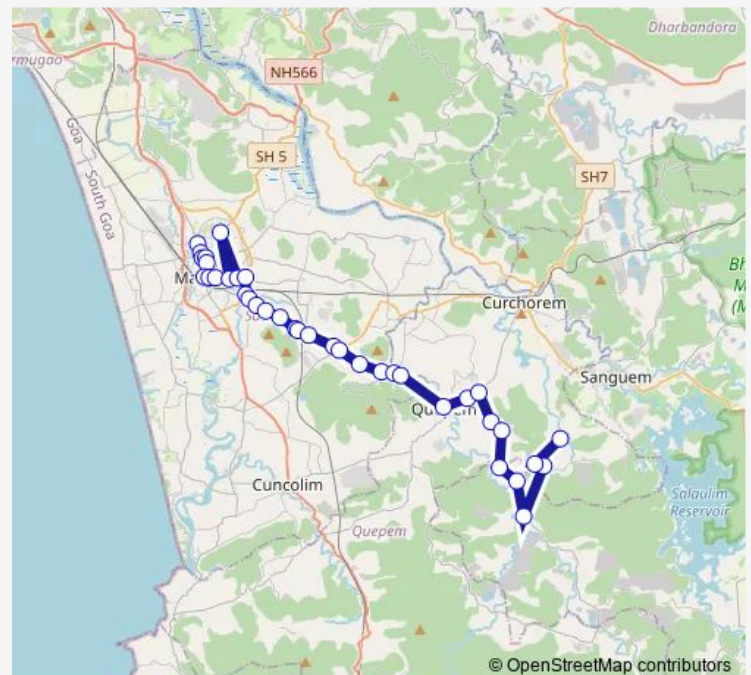

Thursday 10:40-18:05

Friday 10:40-18:05

Saturday 10:40-18:05

Sunday 10:40-18:05

Route info

Direction: Margao KTC Bus Stand

Stops: 37

Trip Duration: 1 hour 0 min