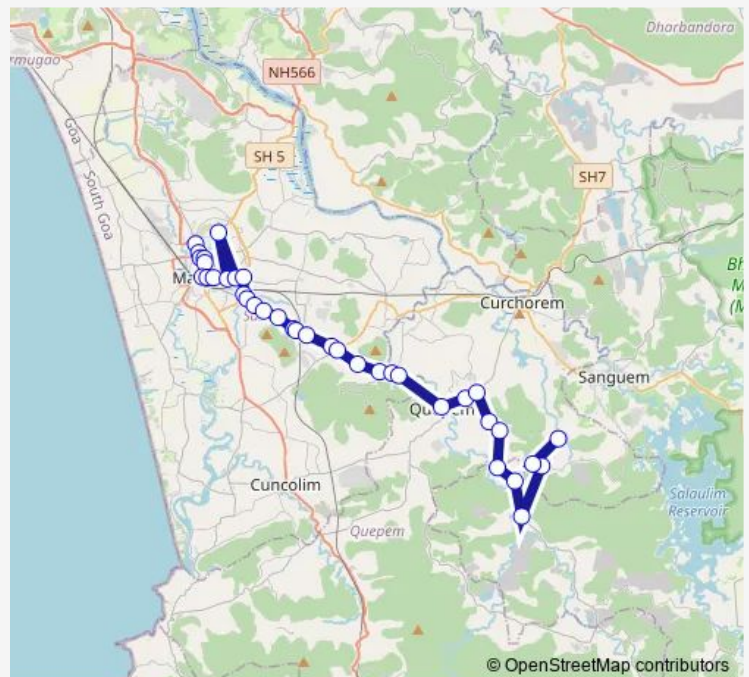

Thursday 10:40-18:05

Friday 10:40-18:05

Saturday 10:40-18:05

Sunday 10:40-18:05

Route info

Direction: Margao KTC Bus Stand

Stops: 37

Trip Duration: 1 hour 55 min