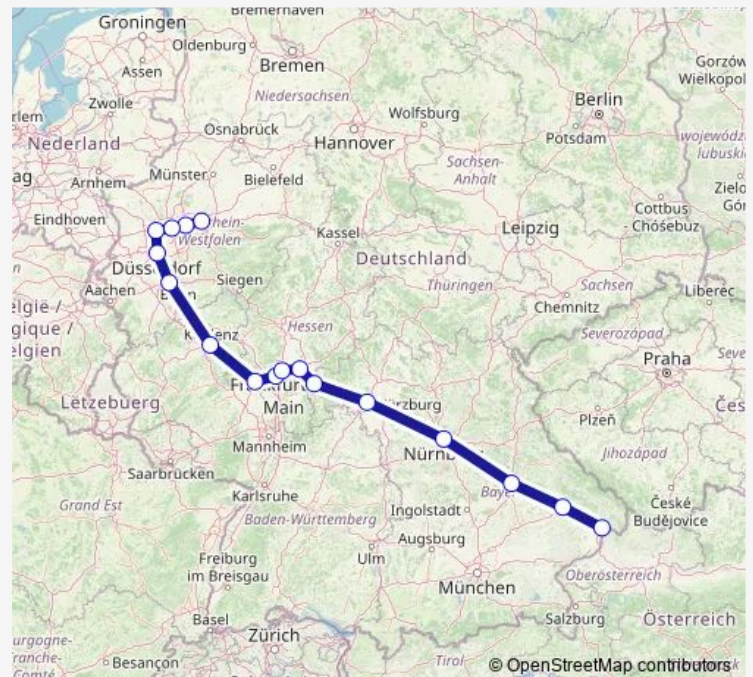

Hamburg-Altona — Nürnberg Hbf

| | |
|-----------|-------|
| Monday | — |
| Tuesday | 15:55 |
| Wednesday | 15:55 |
| Thursday | 15:55 |
| Friday | 15:55 |
| Saturday | — |
| Sunday | — |

Route info

Direction: Hamburg-Altona

Stops: 17

Trip Duration: 8 hour 47 min

ICE 39

Direction

Frankfurt(Main)Hbf — Hamburg-Altona

21 stops

[Open route schedule](#)

Frankfurt(Main)Hbf