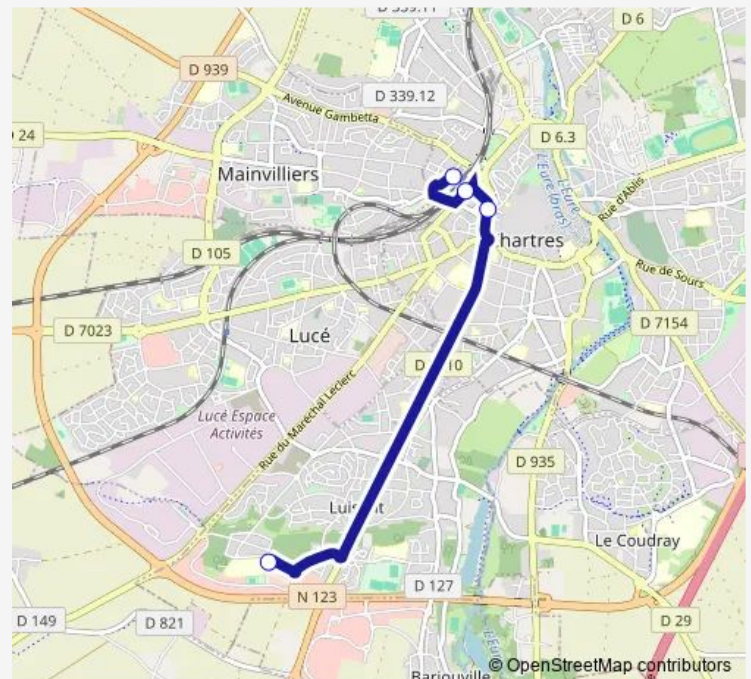

Pole D'Echange Multimodal

Route schedule

Lycée Monfort — Pole D'Echange Multimodal

Monday	16:55-17:55
--------	-------------

Tuesday	16:55-17:55
---------	-------------

Wednesday	12:05-13:05
-----------	-------------

Thursday	16:55-17:55
----------	-------------

Friday	16:55-17:55
--------	-------------

Saturday	—
----------	---

Sunday	—
--------	---

Route info

Direction: Lycée Monfort

Stops: 4

Trip Duration: 0 hour 15 min

92sm — Navette Pole D'Echange - Lycee S. Monfort

Direction

Pole D'Echange Multimodal — Lycée Monfort

2 stops

[Open route schedule](#)

Pole D'Echange Multimodal

Lycée Monfort

Route schedule

Pole D'Echange Multimodal — Lycée Monfort

Monday	07:45-08:45
Tuesday	08:45
Wednesday	08:45
Thursday	08:45
Friday	08:45
Saturday	—
Sunday	—

Route info

Direction: Pole D'Echange Multimodal

Stops: 2

Trip Duration: 0 hour 15 min