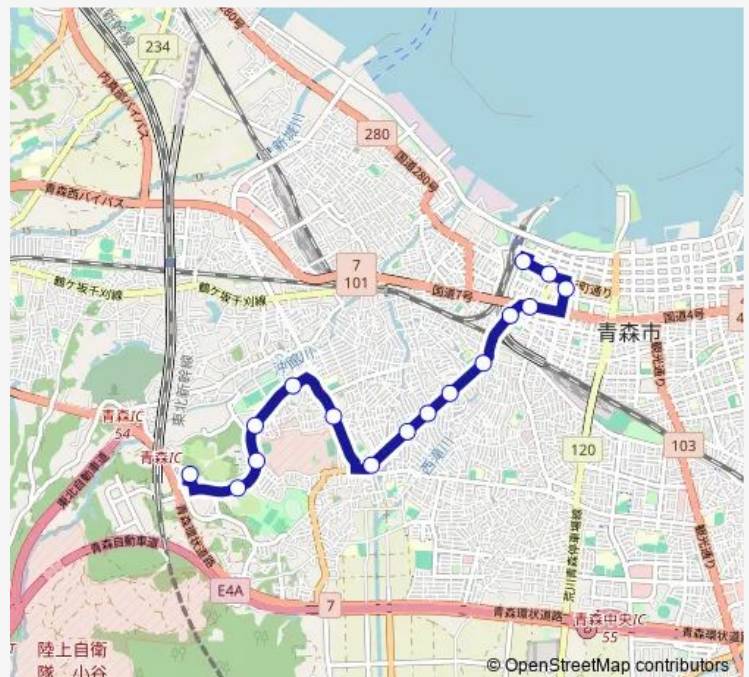

自衛隊宿舎入口

三内西小学校前

丸山市民館前

西近野

県立美術館前

三内丸山遺跡前

Route schedule

青森駅 ⑥のりば — 三内丸山遺跡前

Monday 11:00-18:15

Tuesday 11:00-18:15

Wednesday 11:00-18:15

Thursday 11:00-18:15

Friday 11:00-18:15

Saturday 10:57-18:00

Sunday 10:57-18:00

Route info

Direction: 青森駅 ⑥のりば

Stops: 16

Trip Duration: 0 hour 32 min

P51 浪館通り線

BusMaps

P51 浪館通り線 Bus time schedules and route maps are available in an offline PDF at busmaps.com. Use the busmaps.com website to see live bus times, train schedule or subway schedule, and step-by-step directions for all public transit in Aomori