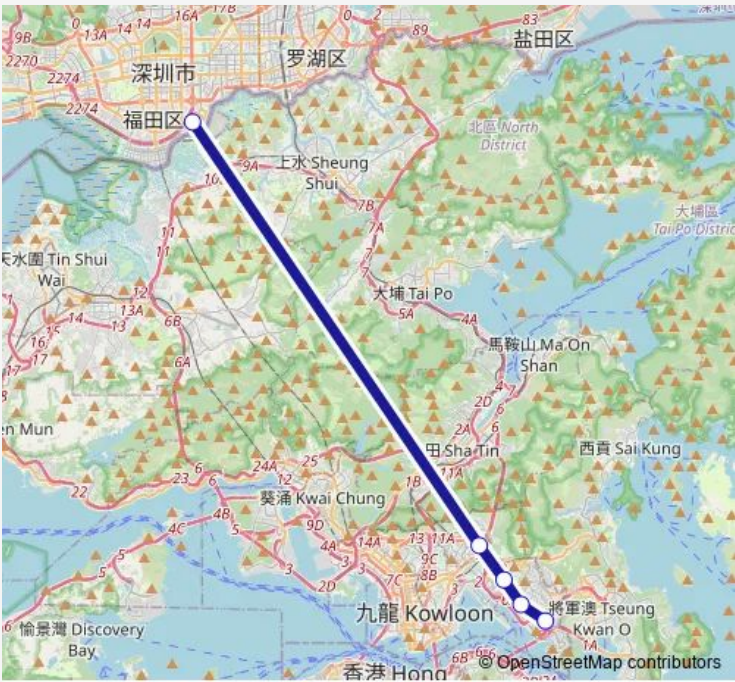

5 stops

[Open route schedule](#)

- [Xb] Huanggang
- [Ctb] Diamond Hill Station, TAI HOM Road[[Kmb] Diamond Hill Station][Xb] TAI HOM Road Eastbound (Near Sheung Yuen Street) AT Diamond Hill
- [Xb] Kwun Tong Road Eastbound (Near THE Footbridge OF Kowloon BAY Station Exit B)
- [Ctb] Millennium City, Kwun Tong Road[[Kmb] Kwun Tong BBI - Millennium City][Xb] Kwun Tong Road (Near TO Hong Ning Road)[Xb] Kwun Tong Road Rest Garden
- [Ctb] LAM TIN Station[[Kmb+Ctb] LAM TIN Station/<Br>Lam TIN Station[[Kmb] LAM TIN Station][Xb] LAM TIN Station Public Transport Interchange

Route schedule

[Xb] Huanggang — [Ctb] LAM TIN Station[[Kmb+Ctb] LAM TIN Station/<Br>Lam TIN Station[[Kmb] LAM TIN Station][Xb] LAM TIN Station Public Transport Interchange

Monday	22:30-23:10
Tuesday	22:30-23:10
Wednesday	22:30-23:10
Thursday	22:30-23:10
Friday	22:30-23:10
Saturday	22:30-23:10
Sunday	22:30-23:10

Route info

Direction: [Xb] Huanggang

Stops: 5

Trip Duration: 1 hour 1 min

Kwun Tong - Huanggang Bus time schedules and route maps are available in an offline PDF at [busmaps.com](https://busmaps.com). Use the [busmaps.com](https://busmaps.com) website to see live bus times, train schedule or subway schedule, and step-by-step directions for all public transit in Kwun Tong