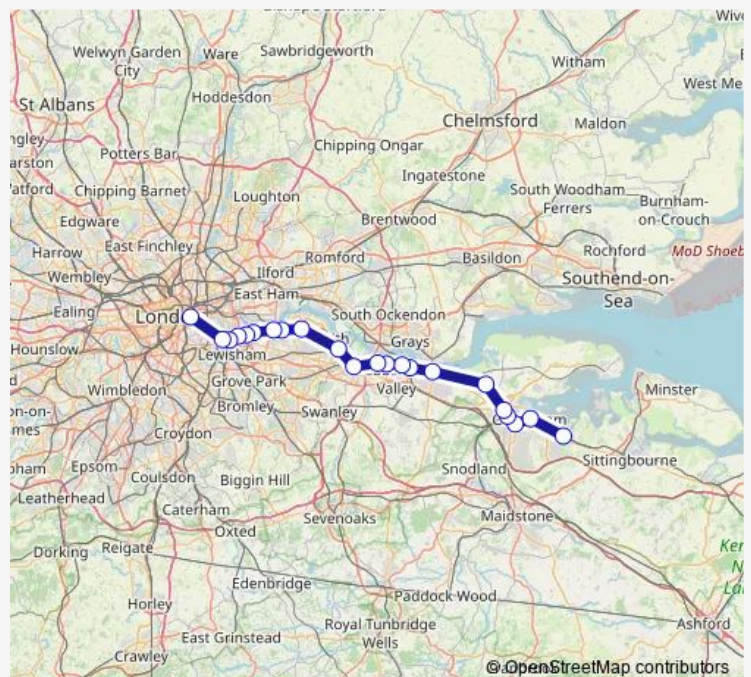

## Rail TI:Rai->Lbg TL train service from RAI to Lbg

[Go to website](#)

### Direction

Rainham (Kent) — London Bridge

22 stops

[Open route schedule](#)

- Rainham (Kent)
- Gillingham (Kent)
- Chatham
- Rochester
- Strood
- Higham
- Gravesend
- Northfleet
- Swanscombe
- Greenhithe for Bluewater
- Stone Crossing
- Dartford
- Slade Green
- Abbey Wood (London)
- Plumstead
- Woolwich Arsenal
- Charlton
- Westcombe Park
- Maze Hill
- Greenwich
- Deptford

### Route schedule

Rainham (Kent) — London Bridge

Monday	05:30-21:28
Tuesday	—
Wednesday	—
Thursday	—
Friday	—
Saturday	05:28-21:28
Sunday	07:30-21:30

### Route info

Direction: Rainham (Kent)

Stops: 22

Trip Duration: 1 hour 29 min

■ TI:Rai->Lbg — TL train service from RAI to Lbg

Tl:Rai->Lbg Rail time schedules and route maps are available in an offline PDF at [busmaps.com](https://busmaps.com). Use the [busmaps.com](https://busmaps.com) website to see live bus times, train schedule or subway schedule, and step-by-step directions for all public transit in London