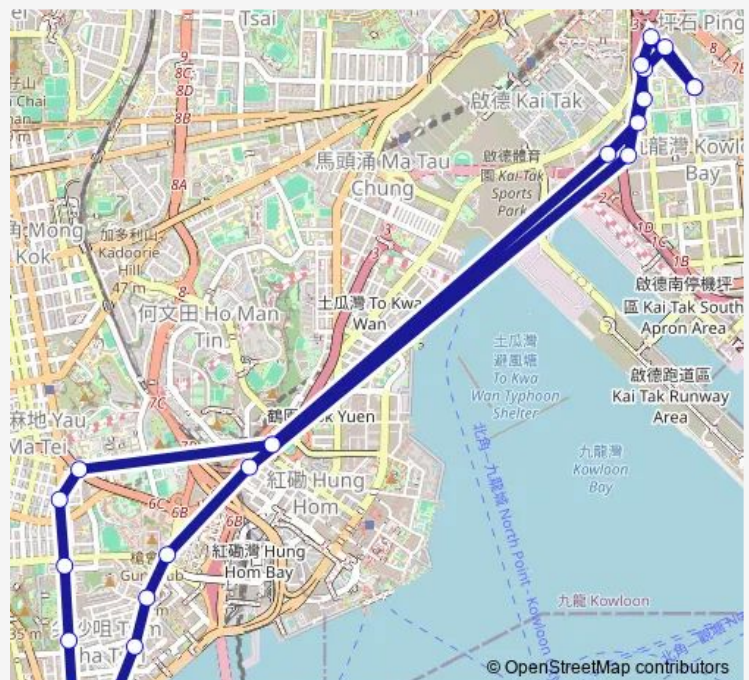

### Route info

Direction: [Kmb+Ctb] KAI YIP BUS Terminus/<Br>Kai YIP Estate|[Kmb] KAI YIP BUS Terminus

Stops: 21

Trip Duration: 0 hour 32 min

[Ctb] Tsim SHA Tsui Police Station, Nathan Road[[Kmb]  
Tsim SHA Tsui Police Station