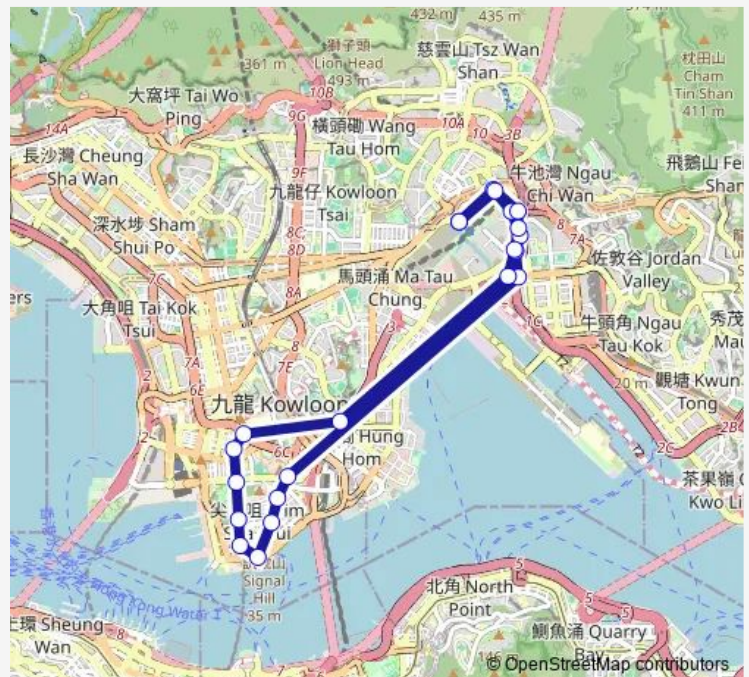

Route schedule

[Ctb] KAI Tak[[Kmb] KAI TAK BUS Terminus — [Ctb] KAI Tak[[Kmb] KAI TAK BUS Terminus

Monday	08:05
Tuesday	08:05
Wednesday	08:05
Thursday	08:05
Friday	08:05
Saturday	—
Sunday	—

Route info

Direction: [Ctb] KAI Tak[[Kmb] KAI TAK BUS Terminus

Stops: 22

Trip Duration: 0 hour 42 min

■ 224X — KAI TAK BUS Terminus - Tsim SHA Tsui East (Circular) **BusMaps**

[Ctb] Tsim SHA Tsui Police Station, Nathan Road[[Kmb]
Tsim SHA Tsui Police Station

[Ctb] Nanking Street, Nathan Road[[Kmb] Nanking Street
YAU MA Tei