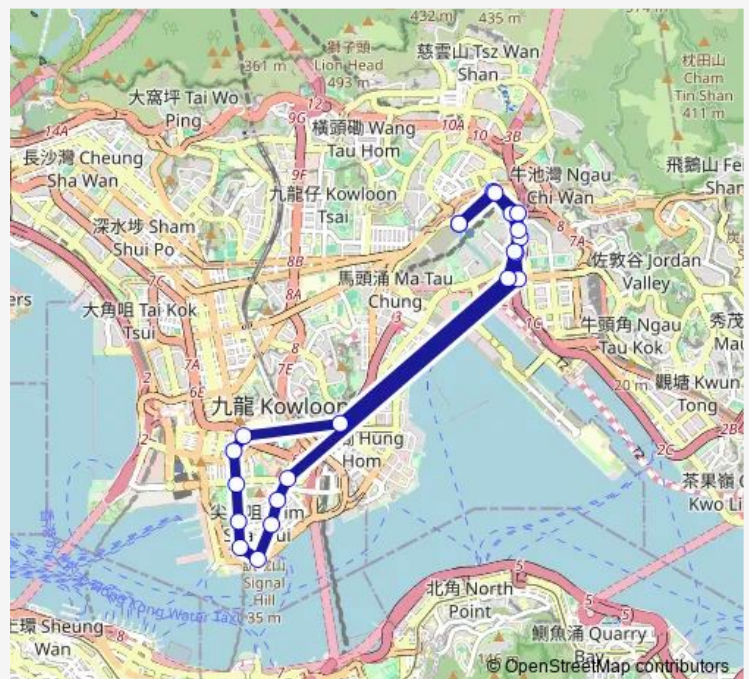

### Route schedule

[Ctb] KAI TAK - Airside[[Kmb] KAI TAK BUS Terminus — [Ctb] KAI TAK - Airside[[Kmb] KAI TAK BUS Terminus

Monday	08:05
Tuesday	08:05
Wednesday	08:05
Thursday	08:05
Friday	08:05
Saturday	—
Sunday	—

### Route info

Direction: [Ctb] KAI TAK - Airside[[Kmb] KAI TAK BUS Terminus

Stops: 22

Trip Duration: 0 hour 33 min

[Ctb] Tsim SHA Tsui Police Station, Nathan Road[[Kmb]  
Tsim SHA Tsui Police Station

[Ctb] Nanking Street, Nathan Road[[Kmb] Nanking Street  
YAU MA Tei