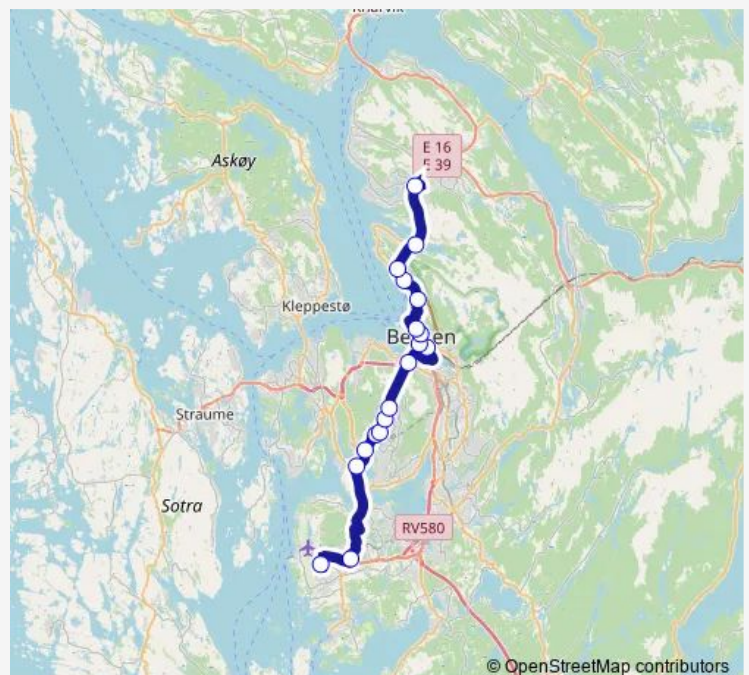

Torget

Bryggen

Ludebryggen

Gamle Bergen

Handelshøyskolen

Eidsvåg E39

Åsane terminal

## Route schedule

Bergen lufthavn — Åsane terminal

Monday —

Tuesday —

Wednesday —

Thursday 23:30-00:45<sup>+1</sup>Friday 19:30-00:45<sup>+1</sup>

Saturday —

Sunday 13:15-00:45<sup>+1</sup>

## Route info

Direction: Bergen lufthavn

Stops: 18

Trip Duration: 0 hour 51 min

© OpenStreetMap contributors

## Route info

Direction:

Stops: 0

Trip Duration: — min