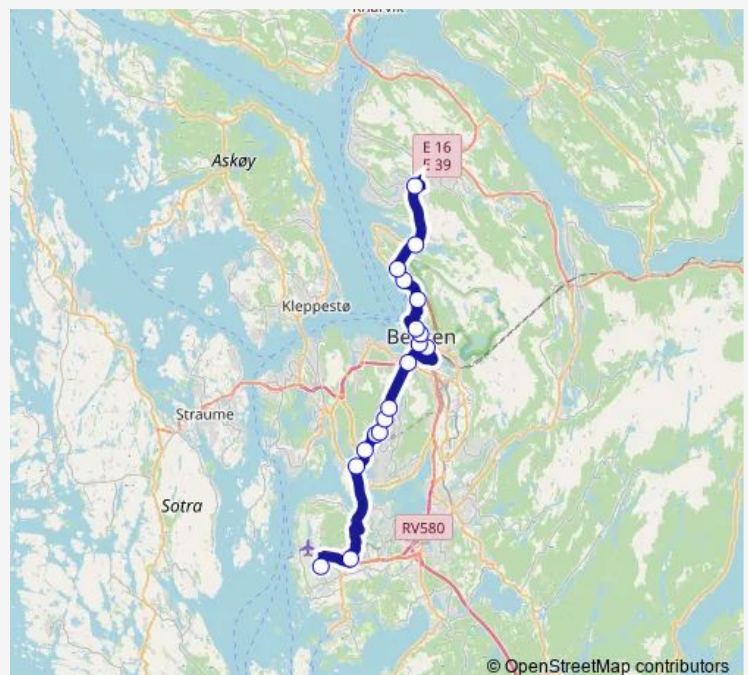

Friday 03:55-07:30

Saturday 03:55-08:30

Sunday 07:15-09:55

Route info

Direction: Åsane terminal

Stops: 21

Trip Duration: 1 hour 0 min

■ Fb51 — Bergen lufthavn Flesland-Bergen sentrum-Åsane term