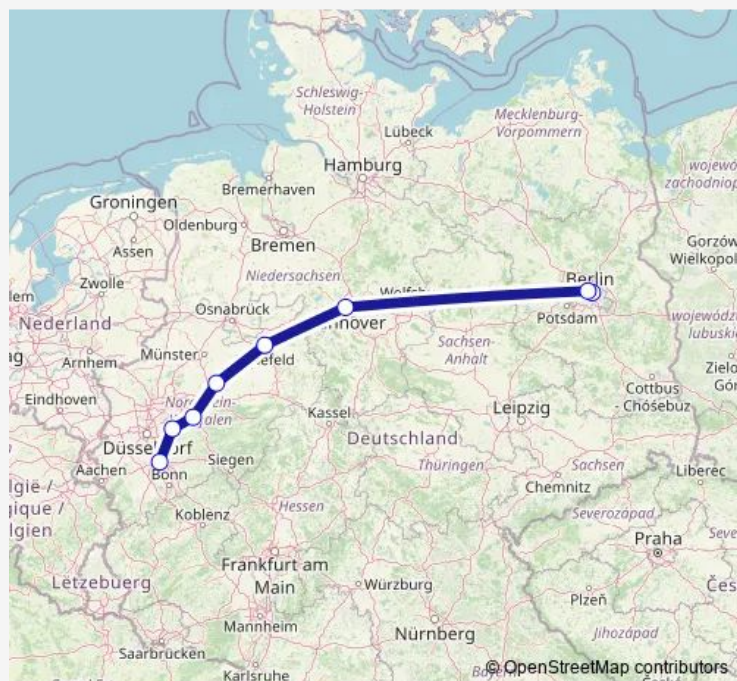

Rail ICE 1878

[Go to website](#)

Direction

Berlin Ostbahnhof — Köln Hbf

8 stops

[Open route schedule](#)

Berlin Ostbahnhof

Berlin Hbf (tief)

Hannover Hbf

Bielefeld Hbf

Hamm(Westf)

Hagen Hbf

Wuppertal Hbf

Köln Hbf

Route schedule

Berlin Ostbahnhof — Köln Hbf

Monday —

Tuesday —

Wednesday —

Thursday —

Friday 07:42

Saturday —

Sunday —

Route info

Direction: Berlin Ostbahnhof

Stops: 8

Trip Duration: 5 hour 42 min

ICE 1878

BusMaps

ICE 1878 Rail time schedules and route maps are available in an offline PDF at busmaps.com. Use the busmaps.com website to see live bus times, train schedule or subway schedule, and step-by-step directions for all public transit in Berlin