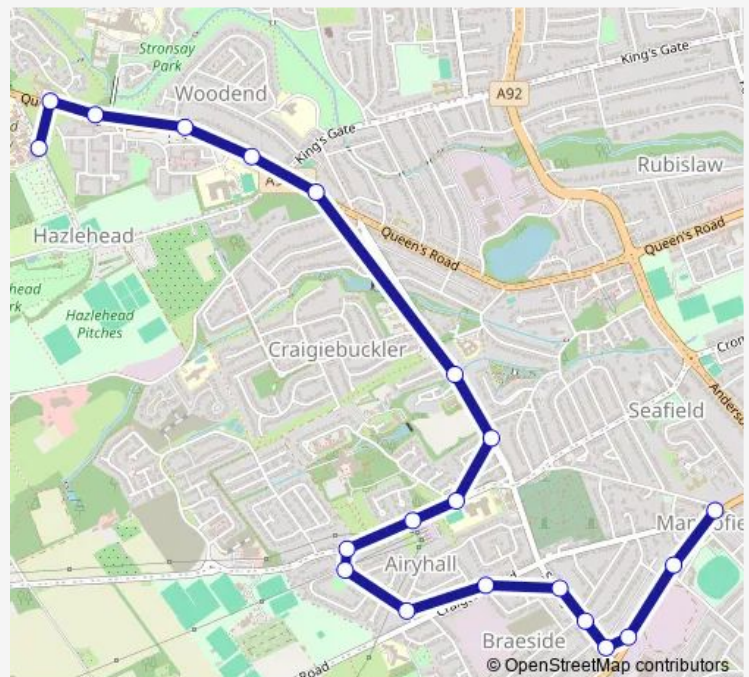

### Direction

Academy — Mannofield Church

20 stops

[Open route schedule](#)

Academy

Queen's Den

Woodend Hospital

Woodend Crescent

### Route schedule

Academy — Mannofield Church

Monday 15:25-15:29

Tuesday 15:25-15:29

Wednesday 14:30-14:43

Thursday 14:30-14:43

Friday 14:30-14:43

Saturday —

### Route info

Direction: Academy

Stops: 20

Trip Duration: 0 hour 20 min

■ 15S — Balnagask Circle - Countesswells

BusMaps

**Direction**

Grampian Court — Academy

## Route info

Direction: Grampian Court

Stops: 41

Trip Duration: 1 hour 1 min

Burns Road

Cromwell Gardens

Mannofield Church

Cranford Road