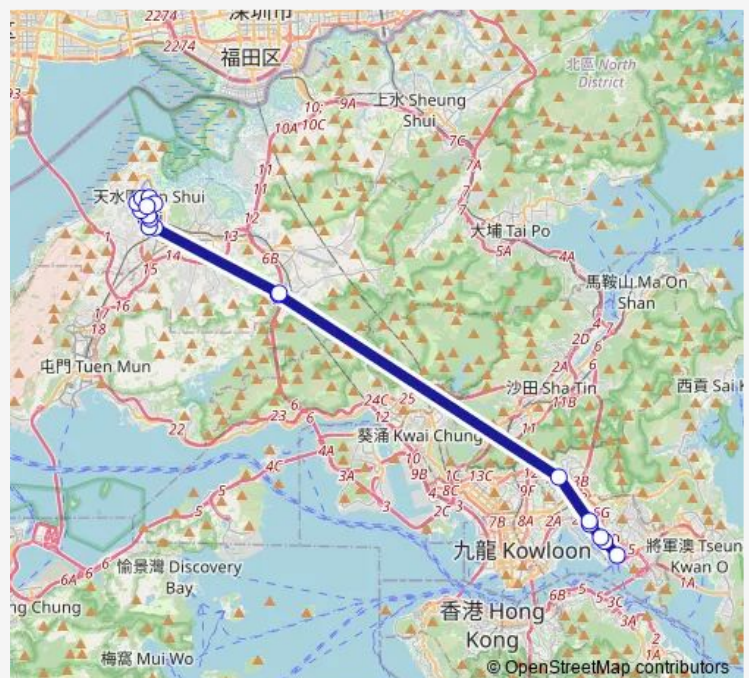

Monday 17:40-18:00

Tuesday 17:40-18:00

Wednesday 17:40-18:00

Thursday 17:40-18:00

Friday 17:40-18:00

Saturday —

Sunday —

Route info

Direction: [Kmb] Kwun Tong Ferry

Stops: 18

Trip Duration: 1 hour 32 min

[Ctb] TIN Shui Estate, TIN Shui Road|[Kmb] TIN Shui Estate|[Lwb] TIN Shui Estate|[Nlb] TIN Shui Estate

[Ctb] TIN WAH Estate, TIN Shui Road|[Kmb] TIN WAH Estate|[Lrtfeeder] TIN WAH Estate|[Lwb] TIN WAH Estate