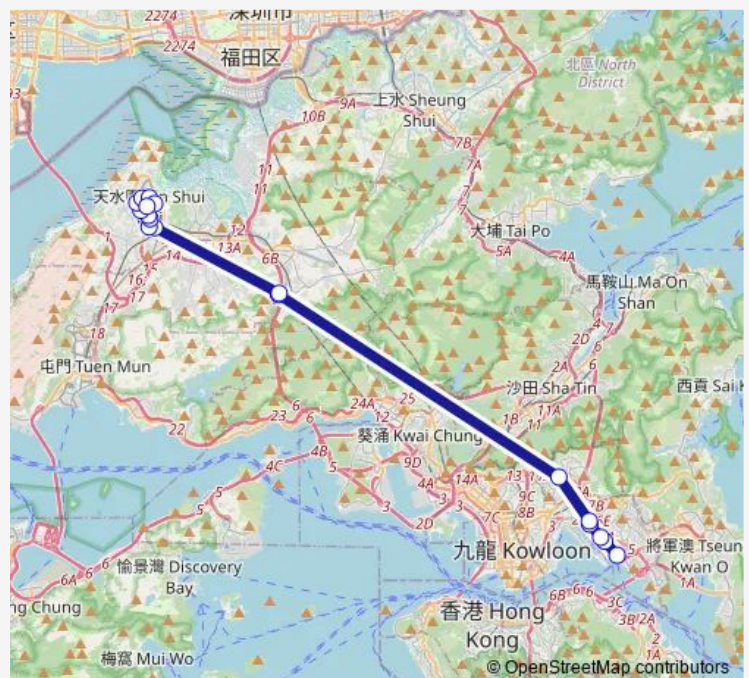

Tuesday 17:40-18:00

Wednesday 17:40-18:00

Thursday 17:40-18:00

Friday 17:40-18:00

Saturday —

Sunday —

Route info

Direction: [Kmb] Kwun Tong Ferry

Stops: 18

Trip Duration: 1 hour 26 min

[Ctb] TIN Shui Estate, TIN Shui Road|[Kmb] TIN Shui Estate|[Lwb] TIN Shui Estate|[Nlb] TIN Shui Estate

[Ctb] TIN WAH Estate, TIN Shui Road|[Kmb] TIN WAH Estate|[Lrtfeeder] TIN WAH Estate|[Lwb] TIN WAH Estate