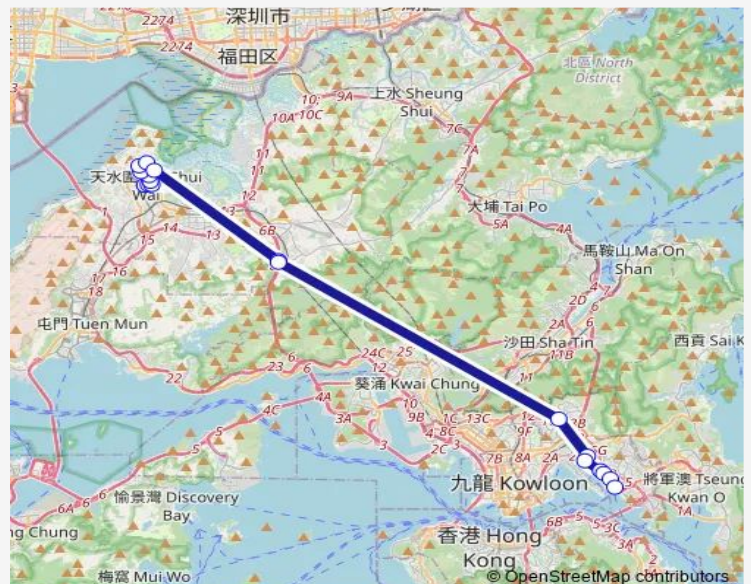

[Ctb] Lynwood Court Kingswood Villas, TIN Kwai Road[[Kmb] Lynwood Court[[Lrtfeeder] Lynwood Court, TIN Kwai Road[[Lwb] Lynwood Court

[Ctb] Ching WAN House TIN Ching Estate, TIN Kwai Road[[Kmb] Ching WAN House TIN Ching Estate[[Lrtfeeder] Ching WAN House, TIN Ching Estate[[Lwb] Ching WAN House TIN Ching Estate

[Ctb] Nang FU House TIN FU Court, TIN SAU Road[[Kmb] Nang FU House TIN FU Court[[Lrtfeeder] Nang FU House, TIN FU Court[[Lwb] Nang FU House TIN FU Court

[Ctb] TIN Chak Estate, TIN Shui Road[[Kmb] TIN Chak Estate[[Lrtfeeder] TIN Chak Estate[[Lwb] TIN Chak Estate

[Ctb] Hong Kong Wetland Park, Wetland Park Road[[Kmb] Hong Kong Wetland Park[[Lwb] Hong Kong Wetland Park

[Ctb] TIN Kwai Road, Wetland Park Road[[Kmb] Wetland Park Road[[Lrtfeeder] Wetland Park Road[[Lwb] Wetland Park Road

[Kmb] TAI LAM Tunnel Bbi

Route schedule

[Ctb] TIN Shui WAI Town Centre[[Kmb] TIN Shui WAI Town Centre[[Lrtfeeder] TIN Shui WAI Town Centre[[Lwb] TIN Shui WAI Town Centre[[Nlb] TIN Shui WAI Town Centre — [Kmb] Kwun Tong Ferry

Monday	07:20
Tuesday	07:20
Wednesday	07:20
Thursday	07:20
Friday	07:20
Saturday	—
Sunday	—

Route info

Direction: [Ctb] TIN Shui WAI Town Centre[[Kmb] TIN Shui WAI Town Centre[[Lrtfeeder] TIN Shui WAI Town Centre[[Lwb] TIN Shui WAI Town Centre[[Nlb] TIN Shui WAI Town Centre

Stops: 18

Trip Duration: 1 hour 24 min