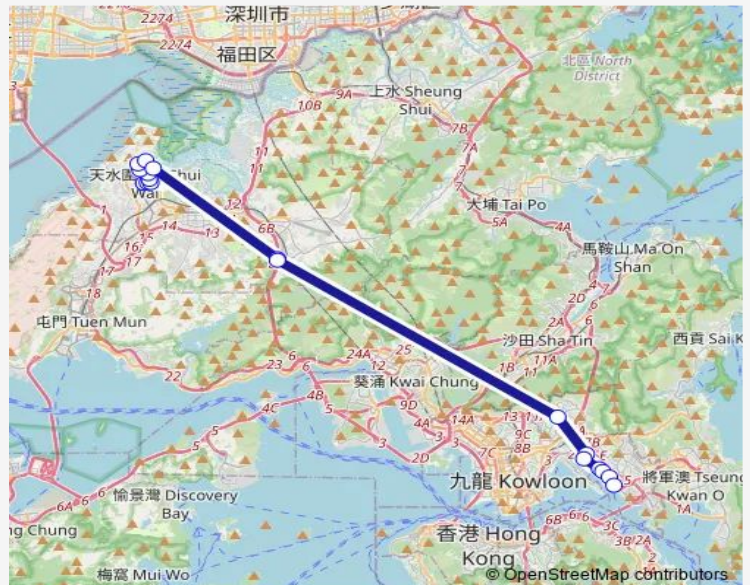

[Ctb] Lynwood Court Kingswood Villas, TIN Kwai Road[[Kmb] Lynwood Court[[Lrtfeeder] Lynwood Court, TIN Kwai Road[[Lwb] Lynwood Court

[Ctb] Ching WAN House TIN Ching Estate, TIN Kwai Road[[Kmb] Ching WAN House TIN Ching Estate[[Lrtfeeder] Ching WAN House, TIN Ching Estate[[Lwb] Ching WAN House TIN Ching Estate

[Ctb] Nang FU House TIN FU Court, TIN SAU Road[[Kmb] Nang FU House TIN FU Court[[Lrtfeeder] Nang FU House, TIN FU Court[[Lwb] Nang FU House TIN FU Court

[Ctb] TIN Chak Estate, TIN Shui Road[[Kmb] TIN Chak Estate[[Lrtfeeder] TIN Chak Estate[[Lwb] TIN Chak Estate

[Ctb] Hong Kong Wetland Park, Wetland Park Road[[Kmb] Hong Kong Wetland Park[[Lwb] Hong Kong Wetland Park

[Ctb] TIN Kwai Road, Wetland Park Road[[Kmb] Wetland Park Road[[Lrtfeeder] Wetland Park Road[[Lwb] Wetland Park Road

[Kmb] TAI LAM Tunnel Bbi

Route schedule

[Ctb] TIN Shui WAI Town Centre[[Kmb] TIN Shui WAI Town Centre[[Lrtfeeder] TIN Shui WAI Town Centre[[Lwb] TIN Shui WAI Town Centre[[Nlb] TIN Shui WAI Town Centre — [Kmb] Kwun Tong Ferry

Monday	07:20
Tuesday	07:20
Wednesday	07:20
Thursday	07:20
Friday	07:20
Saturday	—
Sunday	—

Route info

Direction: [Ctb] TIN Shui WAI Town Centre[[Kmb] TIN Shui WAI Town Centre[[Lrtfeeder] TIN Shui WAI Town Centre[[Lwb] TIN Shui WAI Town Centre[[Nlb] TIN Shui WAI Town Centre

Stops: 18
Trip Duration: 1 hour 23 min