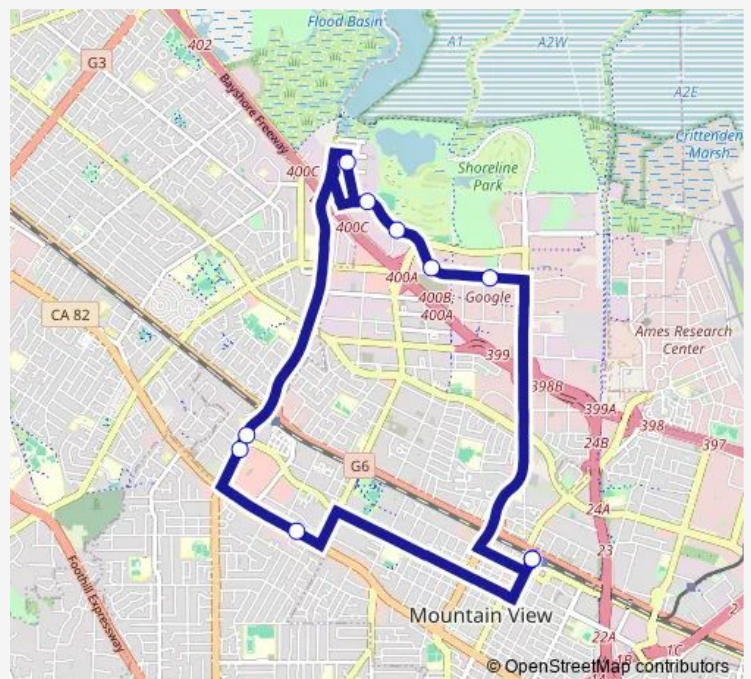

Bus D - AM San Antonio, Garcia & Charleston (Clockwise loop)

[Go to website](#)

Direction

undefined — undefined

0 stops

[Open route schedule](#)

Route schedule

undefined — undefined

Monday	06:57-10:27
Tuesday	06:57-10:27
Wednesday	06:57-10:27
Thursday	06:57-10:27
Friday	06:57-10:27
Saturday	—
Sunday	—

Route info

Direction:

Stops: 0

Trip Duration: — min

D - AM Bus time schedules and route maps are available in an offline PDF at busmaps.com. Use the busmaps.com website to see live bus times, train schedule or subway schedule, and step-by-step directions for all public transit in Redwood City

The schedule is provided in the local timezone. Times with "(+1)" indicate departures on the next day.

PDF file created on 2025-01-16

2024 BusMaps.com - All Rights Reserved