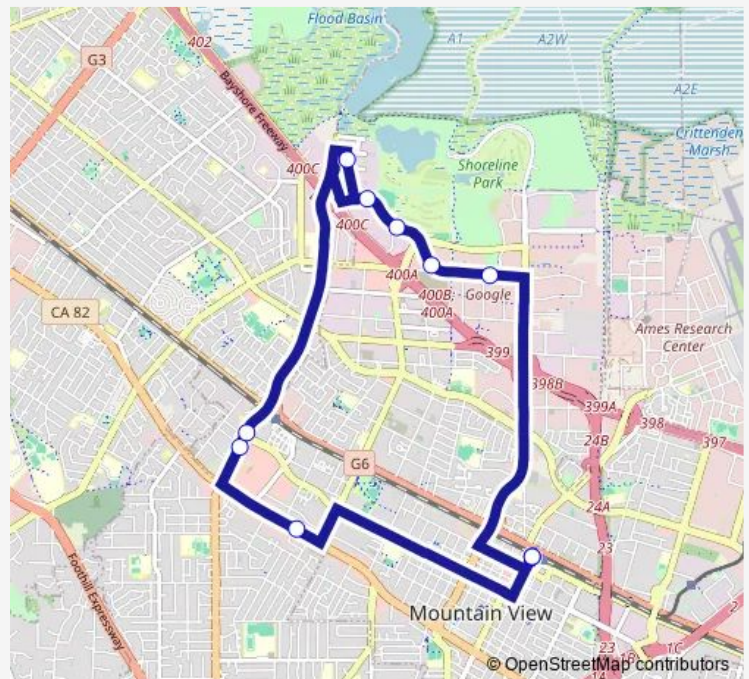

Mountain View Transit Center

Route schedule

Mountain View Transit Center — Mountain View Transit Center

Monday 06:57-10:27

Tuesday 06:57-10:27

Wednesday 06:57-10:27

Thursday 06:57-10:27

Friday 06:57-10:27

Saturday —

Sunday —

Route info

Direction: Mountain View Transit Center

Stops: 10

Trip Duration: 0 hour 45 min

D - Am Bus time schedules and route maps are available in an offline PDF at busmaps.com. Use the busmaps.com website to see live bus times, train schedule or subway schedule, and step-by-step directions for all public transit in Redwood City