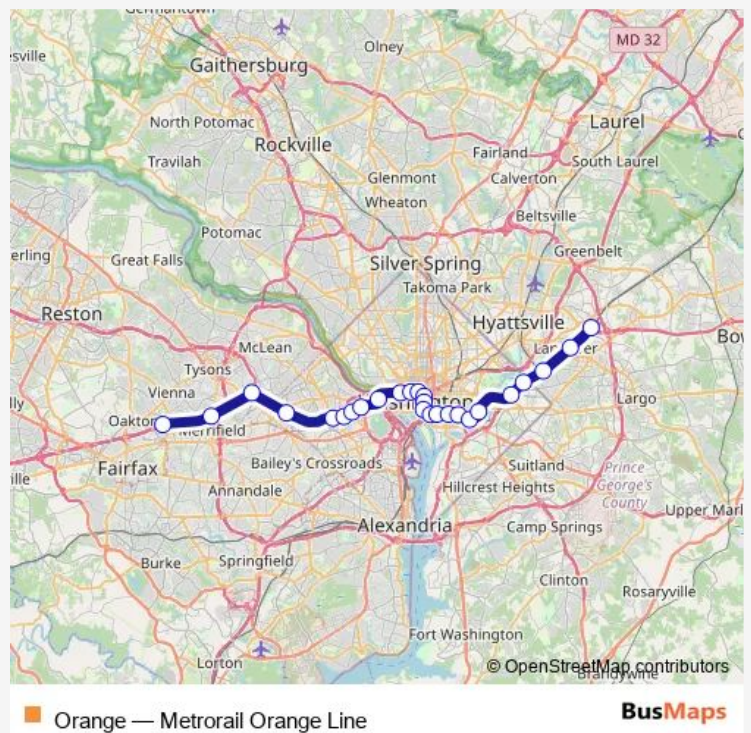

Metro Orange Metrorail Orange Line

[Go to website](#)

Direction

NEW Carrollton, Orange Line Center Platform — Vienna Fairfax-Gmu, Orange Line Center Platform

26 stops

[Open route schedule](#)

- NEW Carrollton, Orange Line Center Platform
- Landover, Orange Line Center Platform
- Cheverly, Orange Line Track 2 Platform
- Deanwood, Orange Line Center Platform
- Minnesota Ave, Orange Line Center Platform
- Stadium-Armory, Bblue/Orange/Silver Line Center Platform
- Potomac Ave, Blue/Orange/Silver Line Center Platform
- Eastern Market, Blue/Orange/Silver Line Center Platform
- Capitol South, Blue/Orange/Silver Line Center Platform
- Federal Center SW, Blue/Orange/Silver Line Center Platform
- L'Enfant Plaza, Blue/Orange/Silver Line Center Platform
- Smithsonian, Blue/Orange/Silver Line Track 2 Platform
- Federal Triangle, Blue/Orange/Silver Line Center Platform
- Metro Center, Blue/Orange/Silver Line Center Platform
- Mcperson Square, Blue/Orange/Silver Line Track 2 Platform
- Farragut West, Blue/Orange/Silver Line Track 2 Platform
- Foggy Bottom-Gwu, Blue/Orange/Silver Line Center Platform
- Rosslyn, Blue/Orange/Silver Track 2 Platform

Route schedule

NEW Carrollton, Orange Line Center Platform — Vienna Fairfax-Gmu, Orange Line Center Platform

Monday	05:17-23:34
Tuesday	05:17-23:34
Wednesday	05:17-23:34
Thursday	05:17-23:34
Friday	05:17-00:34 ⁺¹
Saturday	07:17-00:34 ⁺¹
Sunday	07:17-23:34

Route info

Direction: NEW Carrollton, Orange Line Center Platform

Stops: 26

Trip Duration: 1 hour 2 min

Court House, Orange, Silver Line Center Platform

Clarendon, Orange/Silver Line Track 2 Platform

Virginia Square-Gmu, Orange/Silver Line Track 2 Platform

Route info

Direction: Vienna Fairfax-Gmu, Orange Line Center Platform

Stops: 26

Trip Duration: 1 hour 2 min

Deanwood, Orange Line Center Platform

Cheverly, Orange Line Track 1 Platform

Landover, Orange Line Center Platform