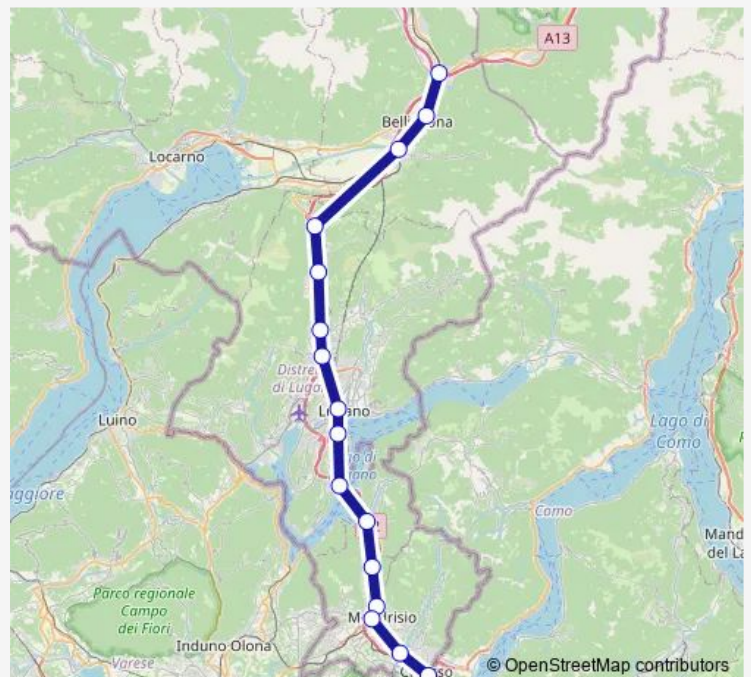

### Route info

Direction: Castione-Arbedo

Stops: 16

Trip Duration: 1 hour 11 min

**Direction**

Castione-Arbedo — Chiasso

16 stops

[Open route schedule](#)